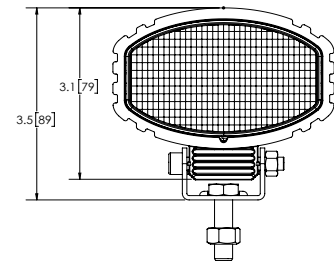

## EW2491 Oval LED

This compact oval worklight offers the latest technology and very brightest white light for your application. Available in flood beam patterns this unobtrusive worklight provides extremely high light intensity despite its small size. This LED model offers over 80,000 hours of maintenance free life expectancy coupled with extremely low amp draw.

### Models

PART NO.	TYPE	RAW LUMENS	VDC	AMPS
EW2491	Flood	725	12-24	0.6

### Features and Benefits

- Five 3-watt LEDs
- Compact design
- Aluminum heatsink housing
- Polycarbonate lens
- Steel mounting bracket