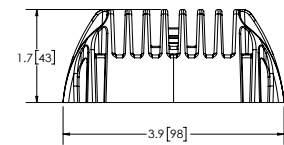

Features and Benefits

- Five 3-watt LEDs
- Compact design
- Aluminum heatsink housing
- Polycarbonate lens
- Steel mounting bracket