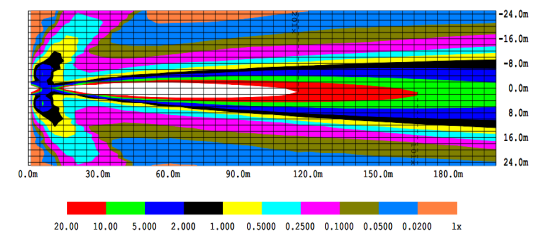

ISOLUX

Features and Benefits

- Ten 5-watt LEDs
- Permanent or magnet mount available
- "Return to Home" setting will automatically return light to original position when powered off
- Aluminum heatsink lighthouse
- Polycarbonate housing

Replacement Parts & Accessories

Description	Part No.
Replacement Remote	ER3010
Flood Diffuser (EW3010/11)	EZ3010F
Colored Lens (EW3010/11)	EZ3010X*
In-Dash Joystick Controller (EW3010/11)	EZ3011
5 Meter Joystick Cable (EZ3011)	EZ3012
Joystick Cable Extension (EZ3011)	EZ3013
Magnet Mount Kit, Black (EW3010)	EZ3016
Magnet Mount Kit, White (EW3011)	EZ3017

Where X* indicates color: A=Amber, R=Red, G=Green