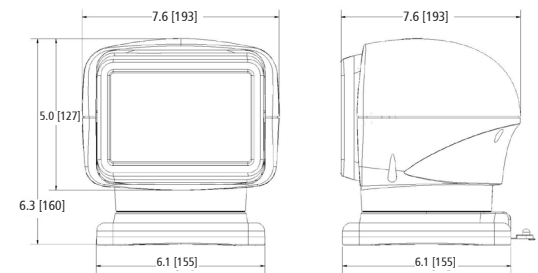

#### Models

PART NO.	VOLTAGE	AMPS	BEAM DISTANCE	CANDELAS	TILT RANGE	COLOR
EW3010	12-24	2.8	3,925 ft	350,000	135°	Black
EW3011	12-24	2.8	3,925 ft	350,000	135°	White