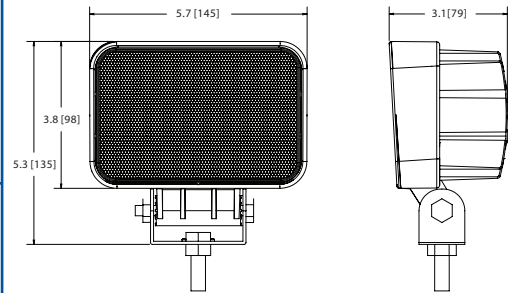

WORKLIGHTS

EW2501

Five 10-Watt LEDs

The EW2501 worklight offers the latest technology and the very brightest white light for your application. This LED model offers over 80,000 hours of maintenance free life expectancy coupled with extremely low amp draw. High intensity 2,900 lumen light output and IP67 intrusion protection makes this LED worklight the ideal choice for a wide variety of applications. Features 12-24 VDC operation, rugged housing and a 5-year warranty.