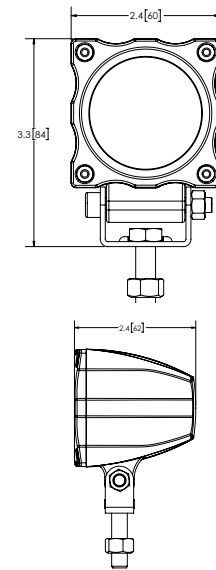

WORKLIGHTS

EW2403 Compact Design

EW2403 Series worklight offers the latest technology and the very brightest white light for your application. This LED worklight provides over 80,000 hours of maintenance free life expectancy coupled with low amp draw. High intensity light output, IP67 intrusion protection, and CE rating makes this LED worklight the ideal choice for a wide variety of applications. Features 12-24 VDC operation and a 5 year warranty.

Models

PART NO.	VOLTAGE	AMPS	RAW LUMENS	TYPE
EW2403	12-24	1.2	1250	Flood

Features and Benefits

- Three 3-watt LEDs
- Surface or bracket mount
- Aluminum heatsink housing
- Polycarbonate lens

Beam Pattern