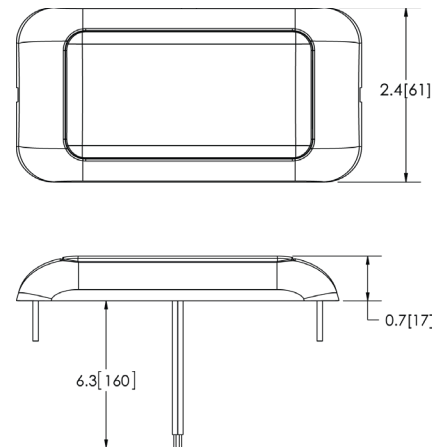

INTERIOR LIGHTING

EW0231/EW0241 SERIES LED Interior Lighting

These rectangular courtesy lights are perfect for passenger compartment, sleeper cab and small interior compartment illumination. Featuring flush mount with rectangular housing and the option between switched and non-switched models.

Models

PART NO.	TYPE	SWITCHED	LUMENS	AMPS
EW0231	4.6" Rectangle	No	150	0.2
EW0241	4.6" Rectangle	Yes	150	0.2

Features and Benefits

- 12-24 VDC
- Flush mount
- Flood lens
- Switched and non-switched options
- Chrome bezel