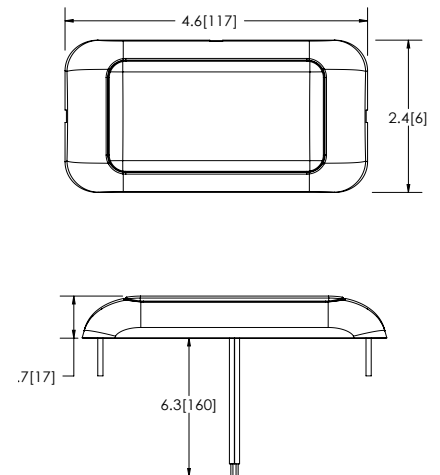

INTERIOR LIGHTING

EW0241 LED Interior Lighting

These rectangular courtesy lights are perfect for passenger compartment, sleeper cab and small interior compartment illumination featuring flush mount with rectangular housing.

Models

| PART NO. | TYPE | SWITCHED | LUMENS | AMPS |
|----------|----------------|----------|--------|------|
| EW0241 | 4.6" Rectangle | Yes | 150 | 0.2 |

Features and Benefits

- 12-24 VDC
- Flush mount
- Flood lens
- Chrome bezel