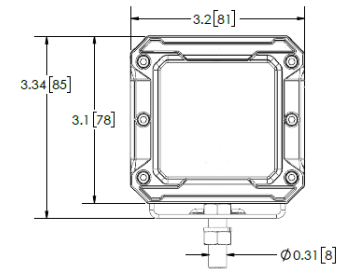

#### Design Features

- 12-24 VDC
- Includes 2-pin deutch connector and 6-inch male connector
- Compact 3" form allows for multiple mounting locations
- Rugged heatsink housing design for maximum heat management
- Acrylic lens
- Bezel options: black, red, blue and yellow
- Steel-mounting bracket