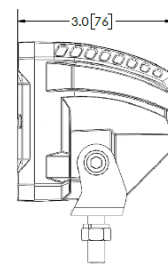

#### Design Features

- 12-24 VDC
- Includes 2-pin deutch connector and 6-inch male connector
- Compact 3" form allows for multiple mounting locations
- Rugged heatsink housing design for maximum heat management
- Acrylic lens
- Bezel options: black, red, blue and yellow
- Steel-mounting bracket