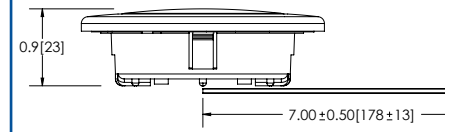

Features and Benefits

- 12-24 VDC
- Flush mount
- Spot lens

Accessories

- EZ0120 PIR Motion Sensor - 100° cone, adjustable sensitivity (automatically activates light when human movement is detected)
- EZ0121 - Interior push button switch, 12-24V
- EZ0122 - Interior touch switch with dimmer, 12-24V