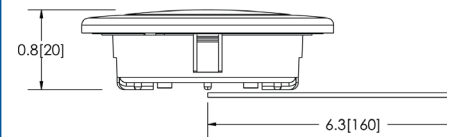

Models

PART NO.	TYPE	SWITCHED	LUMENS	AMPS
EW0210	2.8" Round	No	100	0.1
EW0220	2.8" Round	Yes	50	0.1

Features and Benefits

- 12-24 VDC
- Flush mount
- Spot lens
- Switched and non-switched options
- White bezel