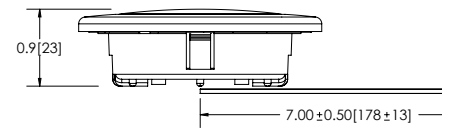

Features and Benefits

- 12-24 VDC
- Flush mount
- Spot lens
- White bezel

Accessories

- EZ0120 PIR Motion Sensor - 100° cone, adjustable sensitivity (automatically activates light when human movement is detected)
- EZ0121 - Interior push button switch, 12-24V
- EZ0122 - Interior touch switch with dimmer, 12-24V