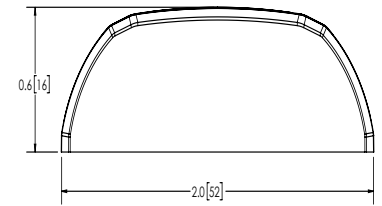

EW0202/EW0203