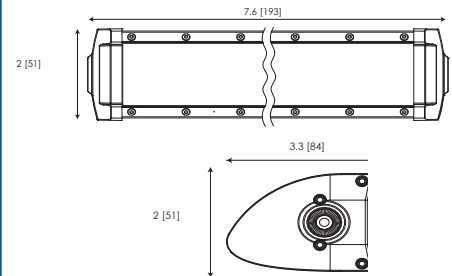

UTILITY BARS

EW3100 SERIES

Single Row

ECCO's Single row utility bars offer long, maintenance-free life expectancy, low amp draw, and extremely bright white light output. Available in a range of available lengths, each with a choice of two mounting options, these bars are an ideal choice for both commercial and recreational applications. Features include 12-24 VDC operation, 5-watt LEDs, flood, spot, or combination beam patterns, aluminum housing, polycarbonate lens, and a 5-year warranty.

Models

PART NO.	TYPE	LENGTH	RAW LUMENS	AMPS
EW3108-F	Flood	7.6" | 193mm	1,100	1.9
EW3108-S	Spot	7.6" | 193mm	1,150	1.9
EW3114	Combo	14" | 356mm	3,375	5.7
EW3124	Combo	23.5" | 597mm	5,900	8.7

Features and Benefits

- 12-24 VDC
- High-intensity beam
- Flood, spot, or combination beams
- Permanent pivot mount: fixed-width (shown) and adjustable-width brackets included
- Aluminum heatsink housing and polycarbonate lens

EW3108

EW3114

EW3108