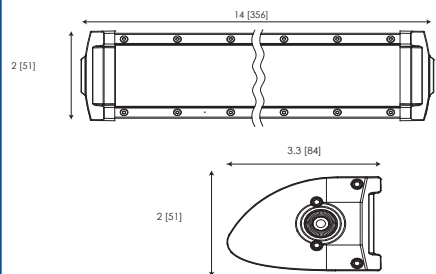

UTILITY BARS

EW3100 SERIES

Single Row

ECCO's Single row utility bars offer long, maintenance-free life expectancy, low amp draw, and extremely bright white light output. Available in a range of available lengths, each with a choice of two mounting options, these bars are an ideal choice for both commercial and recreational applications. Features include 12-24 VDC operation, 5-watt LEDs, flood, spot, or combination beam patterns, aluminum housing, polycarbonate lens, and a 5-year warranty.

Models

PART NO.	TYPE	LENGTH	RAW LUMENS	AMPS
EW3108-F	Flood	7.6" | 193mm	1,100	1.9
EW3108-S	Spot	7.6" | 193mm	1,150	1.9
EW3114	Combo	14" | 356mm	3,375	5.7
EW3124	Combo	23.5" | 597mm	5,900	8.7

Features and Benefits

- 12-24 VDC
- High-intensity beam
- Flood, spot, or combination beams
- Permanent pivot mount: fixed-width (shown) and adjustable-width brackets included
- Aluminum heatsink housing and polycarbonate lens

EW3108

EW3114

EW3108