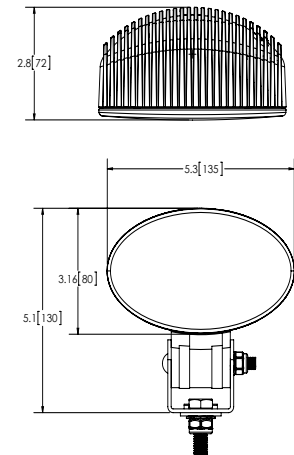

#### Models

PART NO.	TYPE	RAW LUMENS	AMPS
EW2340	Spot	2,200	1.9
EW2341	Flood	2,050	1.9

#### Design Features

- 12-24 VDC
- Four 10-watt LEDs
- Aluminum heatsink housing
- ABS reflector and polycarbonate lens
- Steel mounting bracket