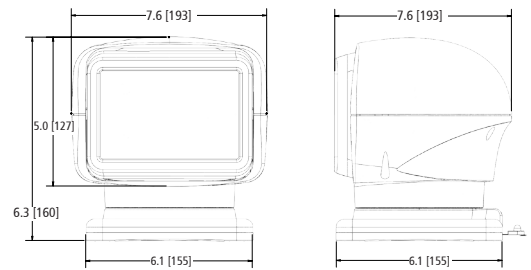

WORKLIGHTS

FOCUS360™ SERIES

Ten 5-Watt LEDs

The EW3010/3011 offers full 360° continuous rotation, a 135-degree tilt range and features an optional hardwired in-dash joystick controller. The spotlight also has a home setting that automatically returns the light to its original position upon powering off the device. ASA resin housing makes the EW3010/3011 corrosion, UV and impact resistant and also feature patent pending reflective optics.

Models

PART NO.	HOUSING COLOR	RAW LUMENS	TYPE	AMPS
EW3010	Black	7,040	Spot	2.7
EW3011	White	7,040	Spot	2.7
EW3011-DEL2	White	7,040	Spot, Delphi 2-Pin Connector	2.7

Design Features

- 12-24 VDC
- 4,452 ft | 1,357 m beam distance
- 360° continuous rotation, 135° tilt range
- Ten 5-watt LEDs
- Permanent mount (separate magnet mount kit available)
- "Return to Home" setting will automatically return light to original position
- Aluminum heatsink lighthouse
- Polycarbonate housing