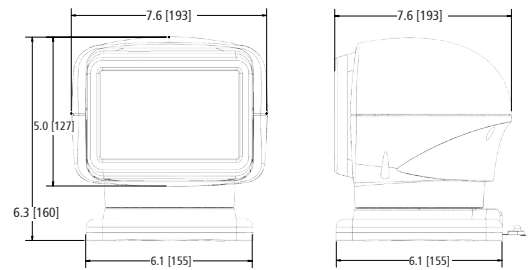

Models

PART NO.	HOUSING COLOR	RAW LUMENS	TYPE	AMPS
EW3010	■	7,040	Spot	2.7
EW3011	□	7,040	Spot	2.7
EW3011-DEL2	□	7,040	Spot, Delphi 2-Pin Connector	2.7

Design Features

- 12-24 VDC
- 4,452 ft | 1,357 m beam distance
- 360° continuous rotation, 135° tilt range
- Ten 5-watt LEDs
- Permanent mount (seperate magnet mount kit available)
- "Return to Home" setting will automatically return light to original position
- Aluminum heatsink lighththead
- Polycarbonate housing