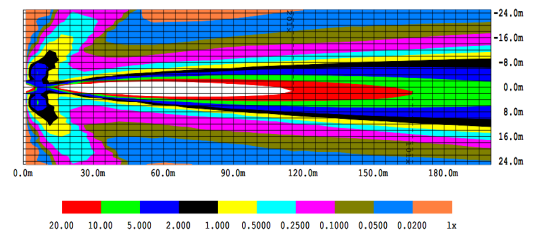

ISOLUX

Replacement Parts & Accessories

Description	Part No.
Replacement Remote	ER3011
Flood Diffuser (EW3010/11)	EZ3010F
Colored Lens (EW3010/11)	EZ3010X*
In-Dash Joystick Controller (EW3010/11)	EZ3018
5 Meter Joystick Cable (EZ3018)	EZ3012
Joystick Cable Extension (EZ3018)	EZ3013
Magnet Mount Kit, Black (EW3010)	EZ3017
Magnet Mount Kit, White (EW3011)	EZ3016

X* indicates color: A=Amber, R=Red, G=Green
Both EZ3018 and EZ3012 are required to use the In-Dash Joystick Controller