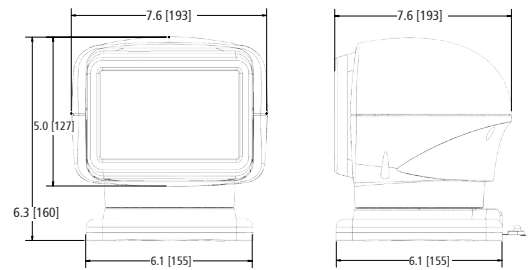

 ER3010
Included
remote

EW3011

EW3010

WORKLIGHTS

 lighthead
only

FOCUS360™ SERIES

Ten 5-Watt LEDs

The EW3010/3011 offers full 360° continuous rotation, a 135-degree tilt range and features an optional hardwired in-dash joystick controller. The spotlight also has a home setting that automatically returns the light to its original position upon powering off the device. ASA resin housing makes the EW3010/3011 corrosion, UV and impact resistant and also feature patent pending reflective optics.

Models

PART NO.	HOUSING COLOR	RAW LUMENS	TYPE	AMPS
EW3010	■	7,040	Spot	2.7
EW3011	□	7,040	Spot	2.7
EW3011-DEL2	□	7,040	Spot, Delphi 2-Pin Connector	2.7

Design Features

- 12-24 VDC
- 4,452 ft | 1,357 m beam distance
- 360° continuous rotation, 135° tilt range
- Ten 5-watt LEDs
- Permanent mount (separate magnet mount kit available)
- "Return to Home" setting will automatically return light to original position
- Aluminum heatsink lighthead
- Polycarbonate housing