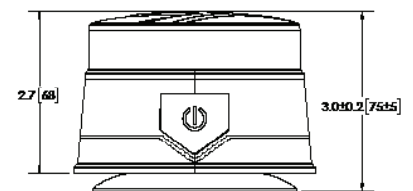

BEACONS

beacon
only

EB5200A

Wireless Rechargeable Beacon

ECCO's EB5200A wireless rechargeable LED beacon is a non-permanent warning light solution for any work truck, utility truck or any other commercial vehicle application that's ready to use right out of the box. This durable battery-powered beacon mounts to the roof of the vehicle in seconds with a sturdy vacuum-magnet mount and can quickly be removed when it's not in use. Rubber housing on the bottom of the beacon protects the vehicle's paint from damage or scratching when mounting or removing. The EB5200 LED beacon features a wireless remote to turn the beacon on/off and to cycle through seven flash patterns and comes with a cigarette-plug charging cable.

Models

PART NO.	MOUNT	LENS COLOR	LED COLOR
EB5200A	Magnet	■ A	■ A

Design Features

- 12-24 VDC, 0.8 Amps
- 7 flash patterns
- Plug-n-play out of the box, no wiring needed
- Remote for on/off and flash pattern control
- Cigarette charging cable
- Over 6 hours of active use