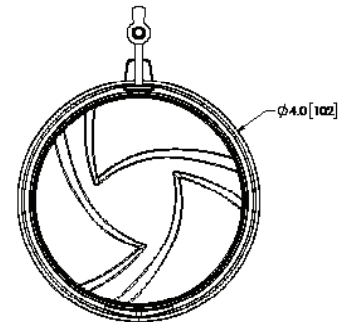

BEACONS

beacon
only

EB5200A

Wireless Rechargeable Beacon

ECCO's EB5200A wireless rechargeable LED beacon is a non-permanent warning light solution for any work truck, utility truck or any other commercial vehicle application that's ready to use right out of the box. This durable battery-powered beacon mounts to the roof of the vehicle in seconds with a sturdy vacuum-magnet mount and can quickly be removed when it's not in use. Rubber housing on the bottom of the beacon protects the vehicle's paint from damage or scratching when mounting or removing. The EB5200 LED beacon features a wireless remote to turn the beacon on/off and to cycle through seven flash patterns and comes with a cigarette-plug charging cable.

Models

PART NO.	MOUNT	LENS COLOR	LED COLOR
EB5200A	Magnet	■ A	■ A

Design Features

- 12-24 VDC, 0.8 Amps
- 7 flash patterns
- Plug-n-play out of the box, no wiring needed
- Remote for on/off and flash pattern control
- Cigarette charging cable
- Over 6 hours of active use