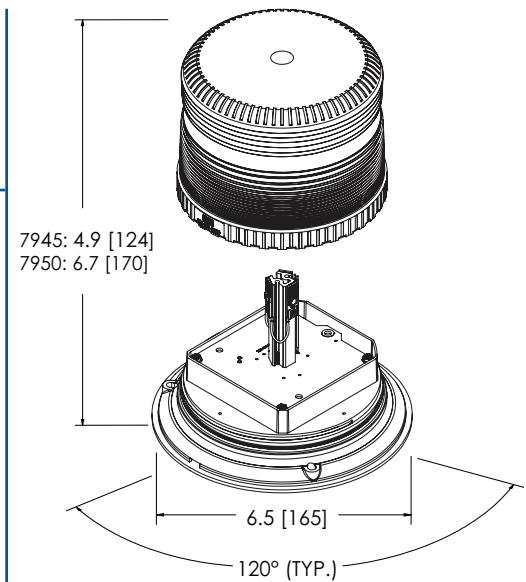

BEACONS

7945 SERIES Pulse® II LED Beacon

The 7945 Series beacon combines all the major benefits of the latest LED technology with a traditional, strobe style housing at a price point comparable to a strobe. Available in either 5" or 7" height profiles the 7945 is suitable for a wide range of applications. The 7945 features 12-48VDC operation and 11 flash patterns to produce an attention getting warning signal.

Replace "X" in part number with desired color: A = amber, B = blue, C = clear, G = green, R = red

Design Features

- 12-48 VDC, 1.3 Amps
- Choose profile height 5" (7945) or 7" (7950)
- 11 flash patterns
- Reinforced polypropylene base, polycarbonate lens
- Switched cigarette plug adapter (vacuum-magnet models)
- Rechargeable battery powered model available in amber
- Temperature Range: -22°F to +122°F (-30°C to +50°C)