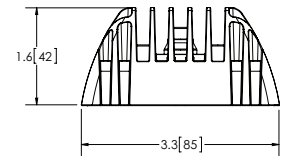

WORKLIGHTS

EW2470 SERIES

Five 3-Watt LEDs

This compact square worklight offers the latest technology and very brightest white light for your application. Available in a flood beam pattern this unobtrusive worklight provides extremely high light intensity despite its small size. This LED model offers over 80,000 hours of maintenance free life expectancy coupled with extremely low amp draw.

Models

PART NO.	VDC	TYPE	RAW LUMENS	AMPS
EW2470	12-24	Spot	725	0.6
EW2471	12-24	Flood	760	0.6

Design Features

- Five 3-watt LEDs
- Compact design
- Aluminum heatsink housing
- Polycarbonate lens
- Steel mounting bracket