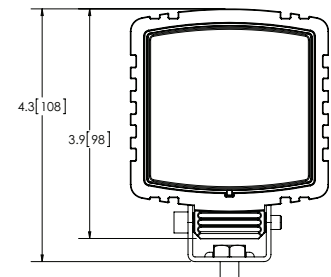

WORKLIGHTS

EW2470 SERIES

Five 3-Watt LEDs

This compact square worklight offers the latest technology and very brightest white light for your application. Available in a flood beam pattern this unobtrusive worklight provides extremely high light intensity despite its small size. This LED model offers over 80,000 hours of maintenance free life expectancy coupled with extremely low amp draw.

Models

PART NO.	VDC	TYPE	RAW LUMENS	AMPS
EW2470	12-24	Spot	725	0.6
EW2471	12-24	Flood	760	0.6

Design Features

- Five 3-watt LEDs
- Compact design
- Aluminum heatsink housing
- Polycarbonate lens
- Steel mounting bracket