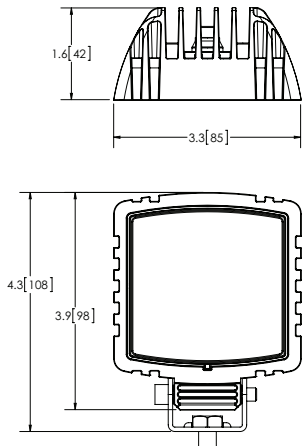

WORKLIGHTS

EW2470 SERIES

Square LED

This compact square worklight offers the latest technology and very brightest white light for your application. Available in a flood beam pattern this unobtrusive worklight provides extremely high light intensity despite its small size. This LED model offers over 80,000 hours of maintenance free life expectancy coupled with extremely low amp draw.

Models

PART NO.	TYPE	RAW LUMENS	VDC	AMPS
EW2470	Spot	775	12-24	0.6
EW2471	Flood	775	12-24	0.6

Features and Benefits

- Five 3-watt LEDs
- Compact design
- Aluminum heatsink housing
- Polycarbonate lens
- Steel mounting bracket

Beam Pattern