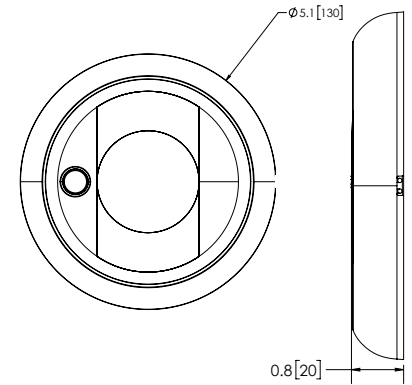

EW0204

EW0205

INTERIOR LIGHTING

EW0204/EW0205 SERIES

LED Interior Lighting

These circular courtesy lights are perfect for passenger compartment, sleeper cab and small interior compartment illumination.

Models

PART NO.	TYPE	BEZEL	LUMENS	AMPS
EW0204	5" Round PIR	White	750	0.8
EW0205	5" Round	White	750	0.8

*PIR Motion Sensor is included in product

Features and Benefits

- 12-24 VDC
- Flood lens
- Flush mount

Accessories