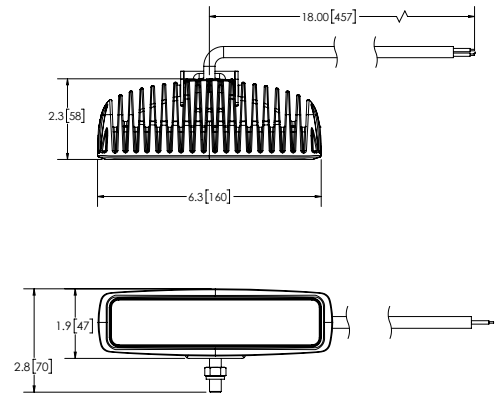

WORKLIGHTS

EW2440 SERIES

Six 3-Watt LEDs

The compact EW2440 Series worklight offer not only the choice of spot or flood illumination, but they also offer the latest technology and the very brightest white light for your application. This LED model offers over 80,000 hours of maintenance free life expectancy coupled with extremely low amp draw.

Models

PART NO.	TYPE	RAW LUMENS	AMPS
EW2440	Spot	800	0.8
EW2441	Flood	717	0.8

Design Features

- 12-24 VDC
- Compact design
- Rugged heatsink housing
- Polycarbonate lens

Beam Pattern