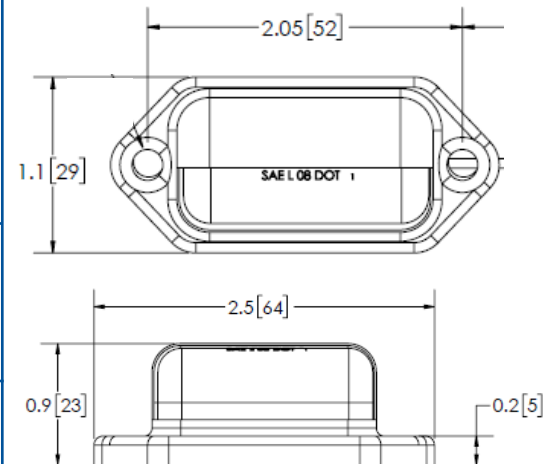

WORKLAMPS

EW0206 SERIES License Plate Light

The EW0206 Series license plate light offers the latest technology and the very brightest white light for your application. Designed for DOT vehicles working in inclement weather, this LED model offers over 80,000 hours of maintenance-free life expectancy coupled with low amp draw. High-intensity light output and CE rating makes this LED worklamp the ideal choice for a wide variety of applications. Additional features include 12 VDC operation, shock-resistant mounting, IP67 waterproof breather and a 3 year warranty.

Models

PART NO.	VOLTAGE	AMPS	RAW LUMENS	TYPE
EW0206	12	0.2	600	Flood

Features and Benefits

- 2 LEDs
- Chrome bezel with foam gasket insert
- Polycarbonate lens
- DOT certified

Component View