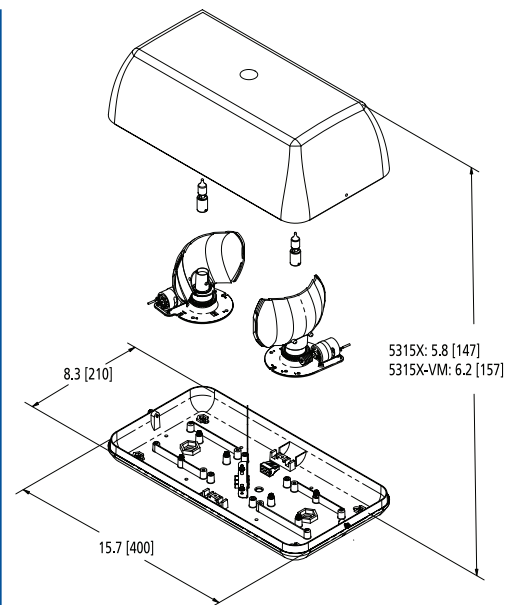

MINIBARS

5315 SERIES SAE Class I Rotator, 11"

Featuring ECCO's heavy-duty gear drive rotator, this minibar is offered in a range of dome/filter color combinations.

Models

PART NO.	VOLTAGE	AMPS	DOMES	FILTER	FPM	MOUNT
5315A	12	8.6	Amber	Clear/Clear	300	Permanent
5315A-VM	12	8.6	Amber	Clear/Clear	300	Vacuum-Magnet

Features and Benefits

- Polycarbonate base and dome
- Self-lubricating heavy-duty motor and gear assemblies
- Magnet version features 4 factory fitted magnets and 17' straight cigarette cord with plug
- Vacuum magnet version features 2 factory fitted vacuum magnets and 17' straight cigarette cord with plug
- Temperature Range: -22°F to +122°F (-30°C to +50°C)
- Warranty: Minibar = 2 years
Bulb = 3 months