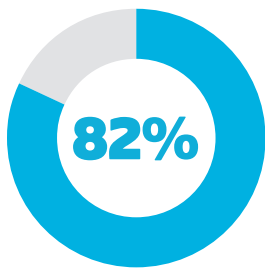

IN-ROOM CASTING

A HOTEL ROOM THAT FEELS LIKE HOME.

Give guests control of their in-room entertainment with our casting solution.

PROVIDE AN OPTIMAL IN-ROOM EXPERIENCE

- Guests can cast movies, TV programming, music, games, and more using their favourite apps from their personal devices to their room TV.
- With casting from Shaw, your guests can start streaming in seconds. Simple, easy to use, and compatible with iOS and Android devices.

TROUBLE-FREE AND SECURE

- Casting with Shaw technology prevents guests from casting content to other rooms.
- Devices are installed in each room, and there is no need to replace existing TVs.
- 24/7/365 technical support.

of 18-34 year olds would use a casting device in the room.