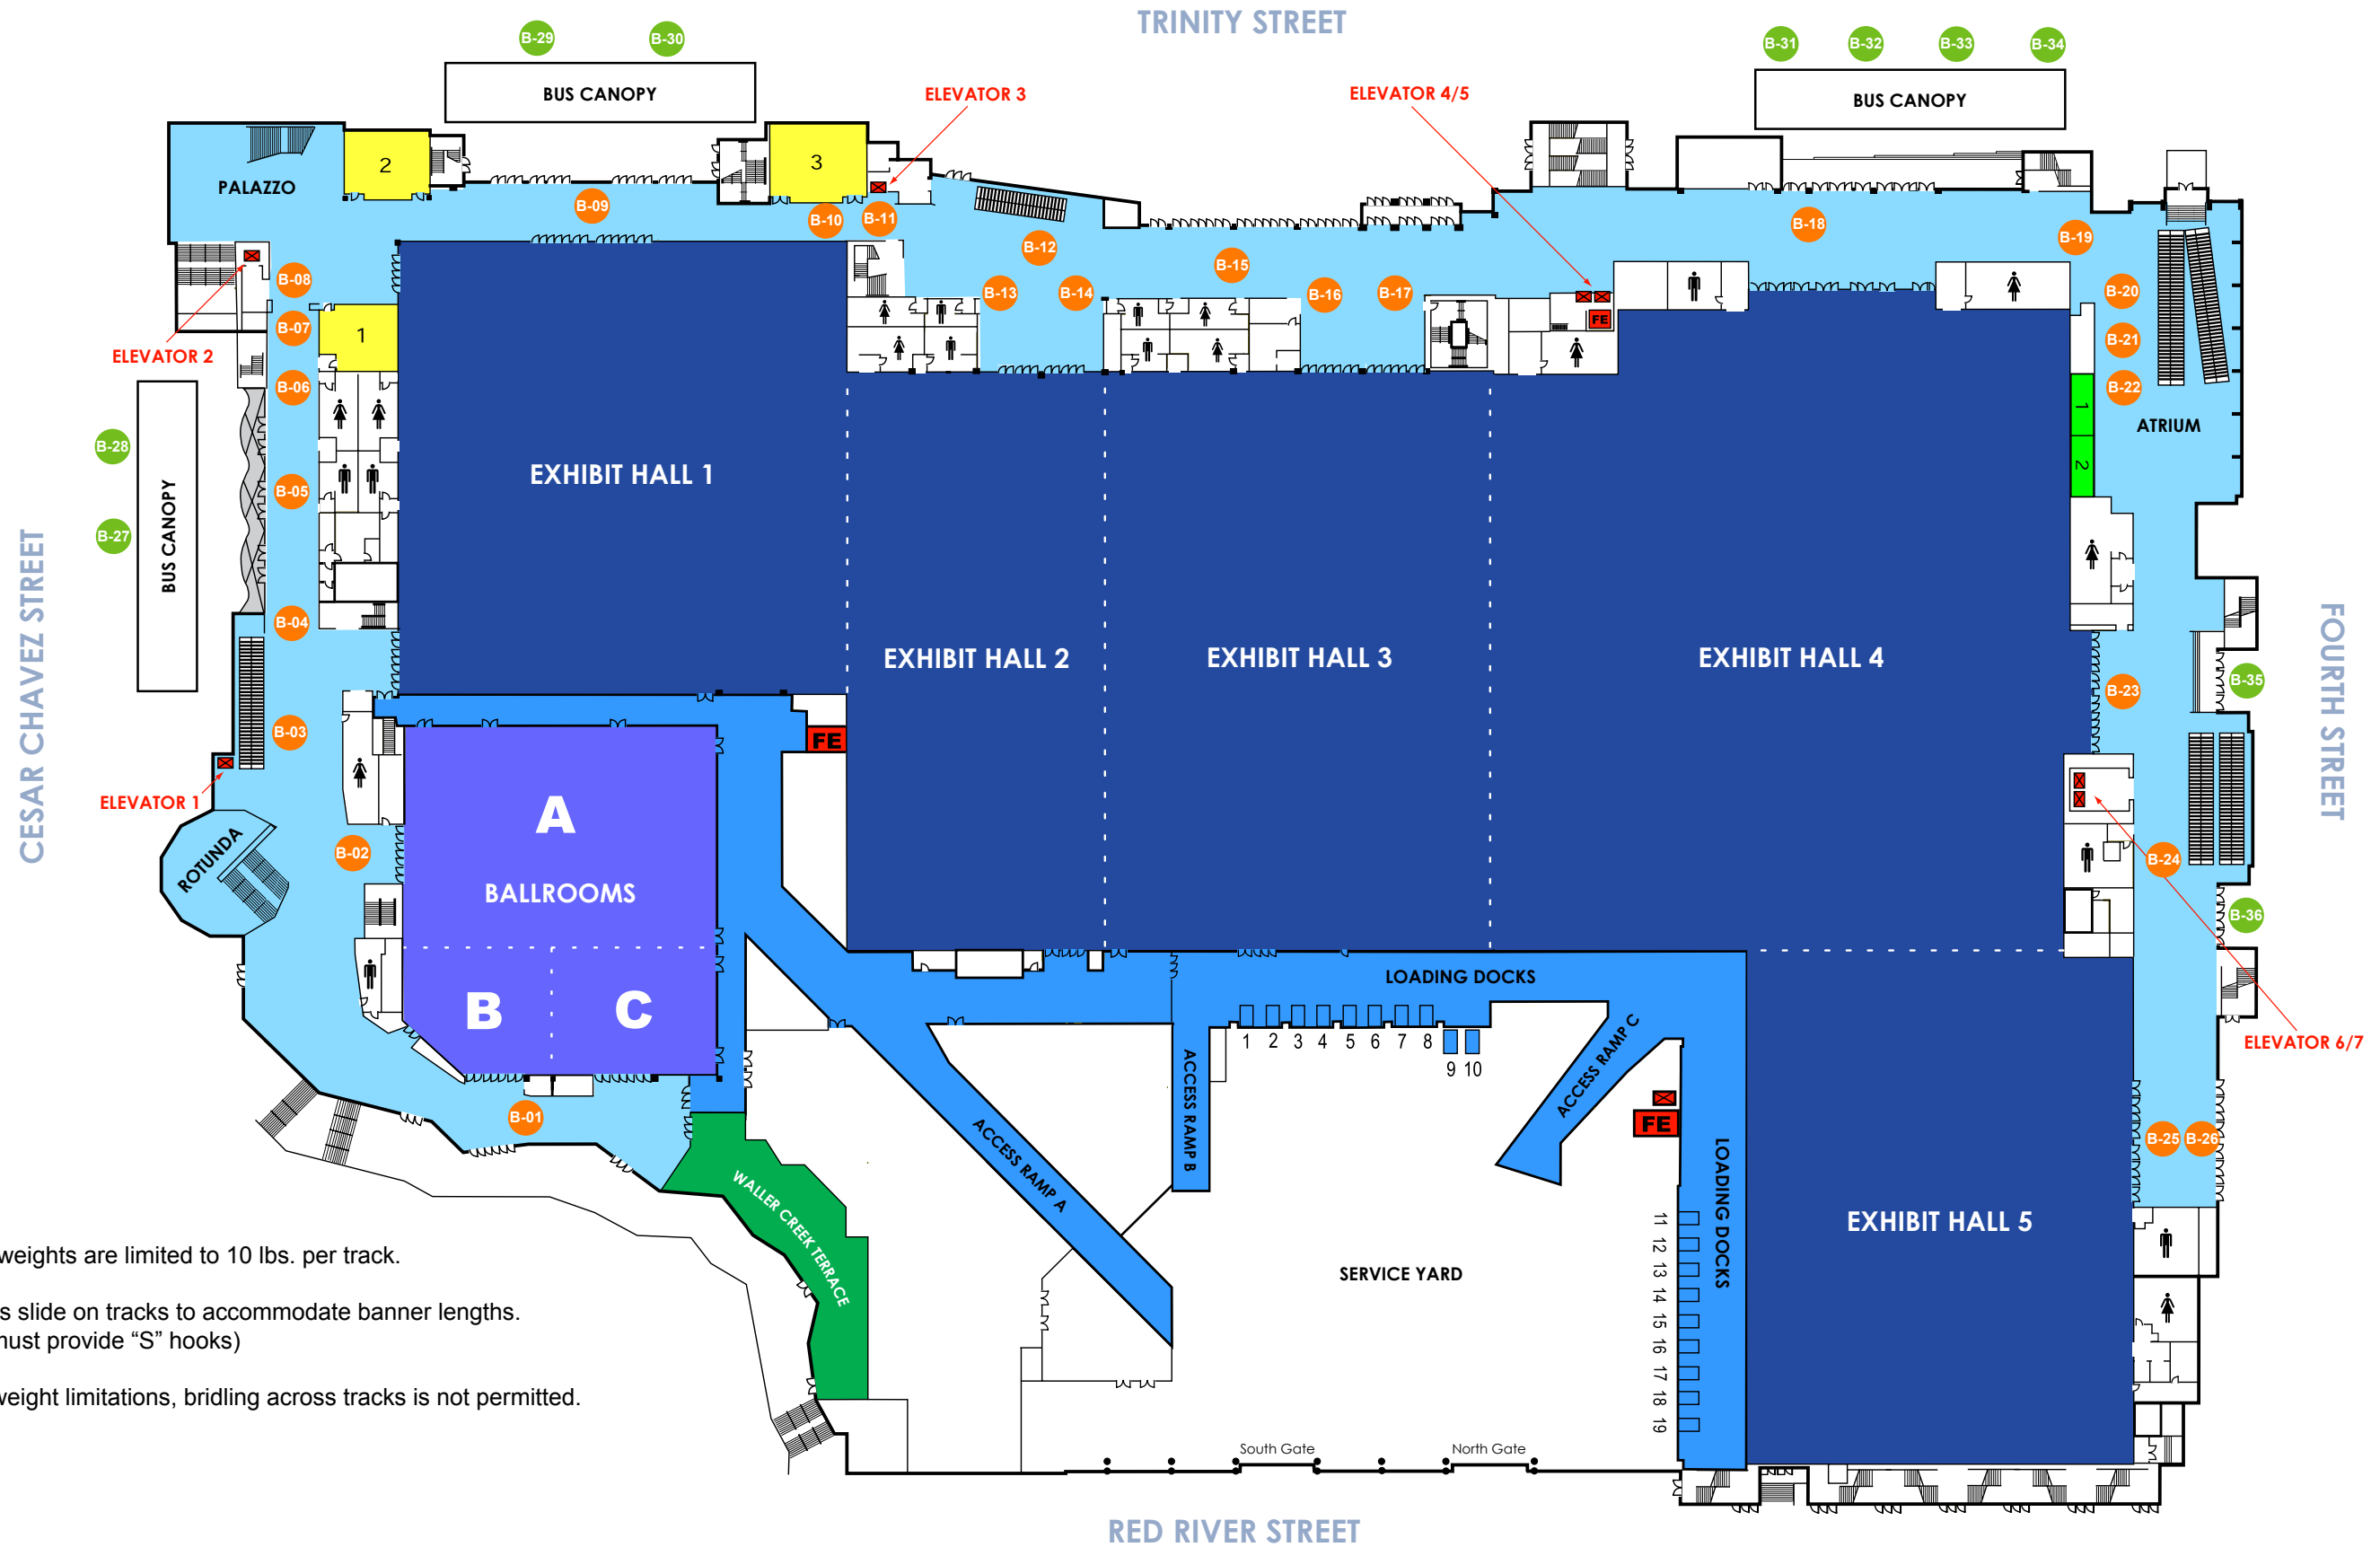

HANGING BANNER LOCATIONS

LEVEL 1 [N]

LEGEND

- B-01 INDOOR BANNER
- B-27 OUTDOOR BANNER

- MEETING ROOMS 1 - 3
- REGISTRATION OFFICES
- SERVICE AREAS

NOTE:
 Banner weights are limited to 10 lbs. per track.
 Eye bolts slide on tracks to accommodate banner lengths.
 (Client must provide "S" hooks)
 Due to weight limitations, bridling across tracks is not permitted.