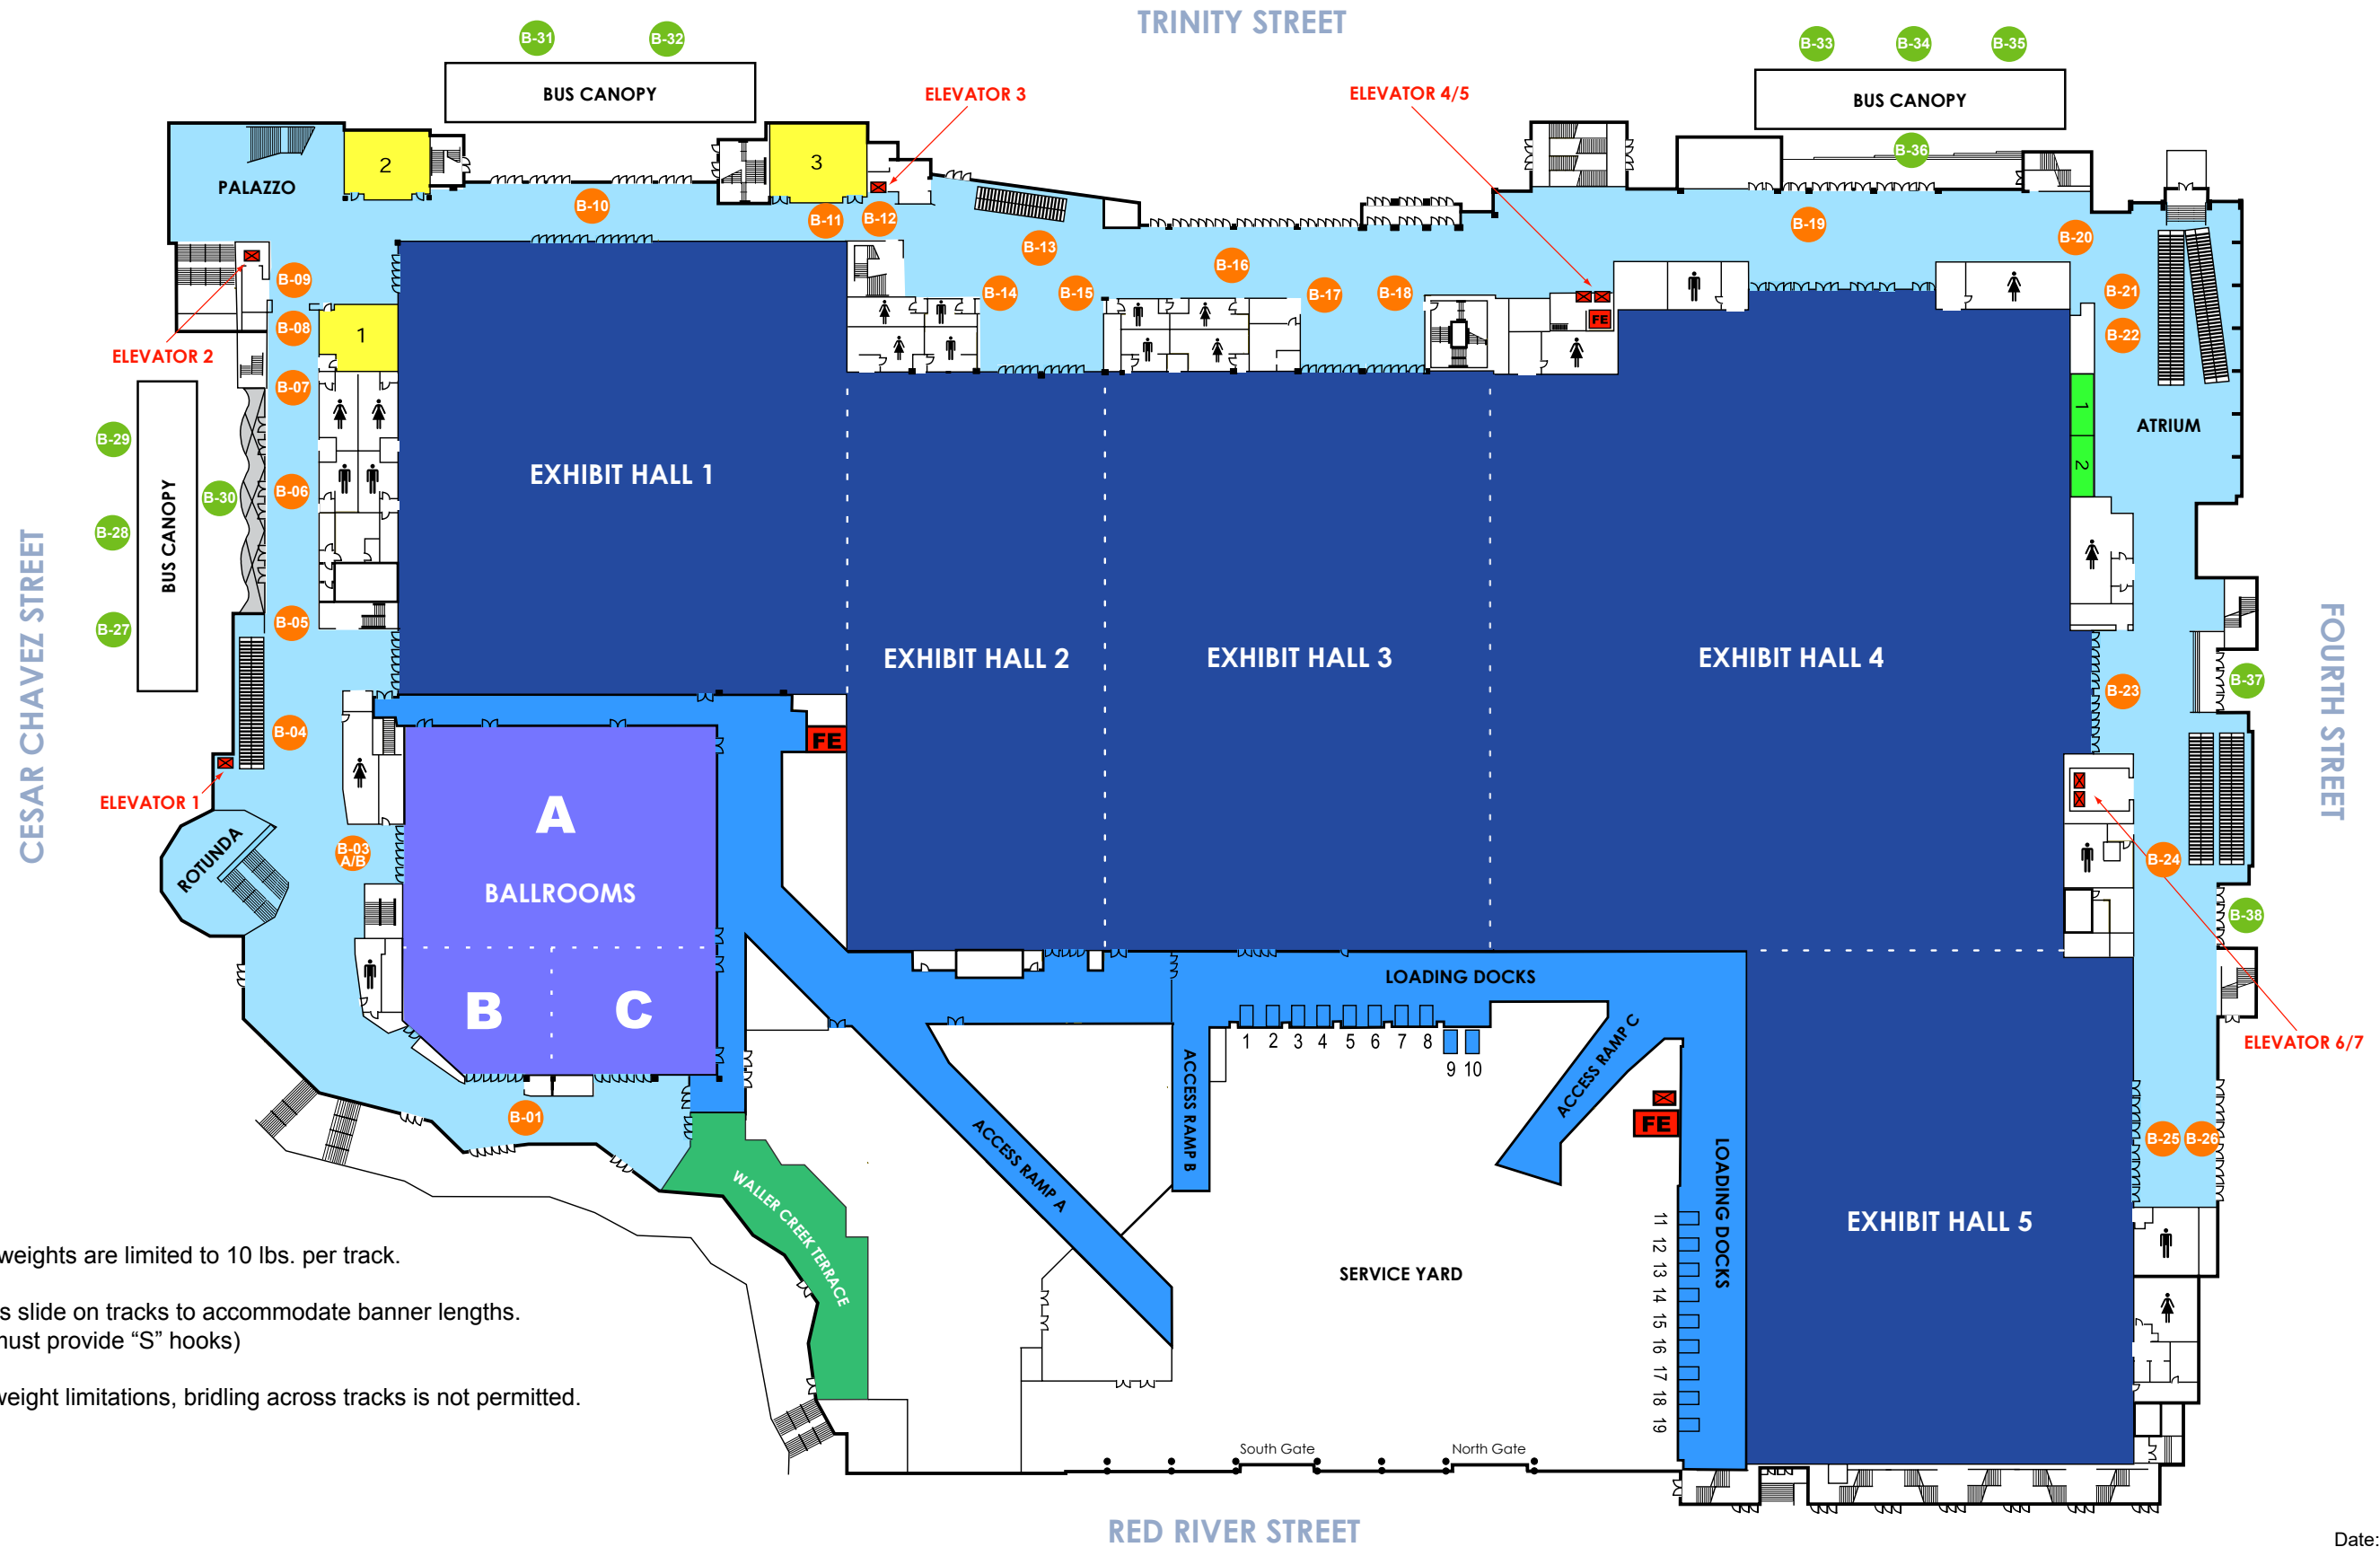

# HANGING BANNER LOCATIONS

**LEGEND**

- B-01 INDOOR BANNER
- B-27 OUTDOOR BANNER
- MEETING ROOMS 1 - 3
- REGISTRATION OFFICES
- SERVICE AREAS

To view a particular Banner Location, click on one of the numbered buttons.

**NOTE:**  
 Banner weights are limited to 10 lbs. per track.  
 Eye bolts slide on tracks to accommodate banner lengths.  
 (Client must provide "S" hooks)  
 Due to weight limitations, bridling across tracks is not permitted.