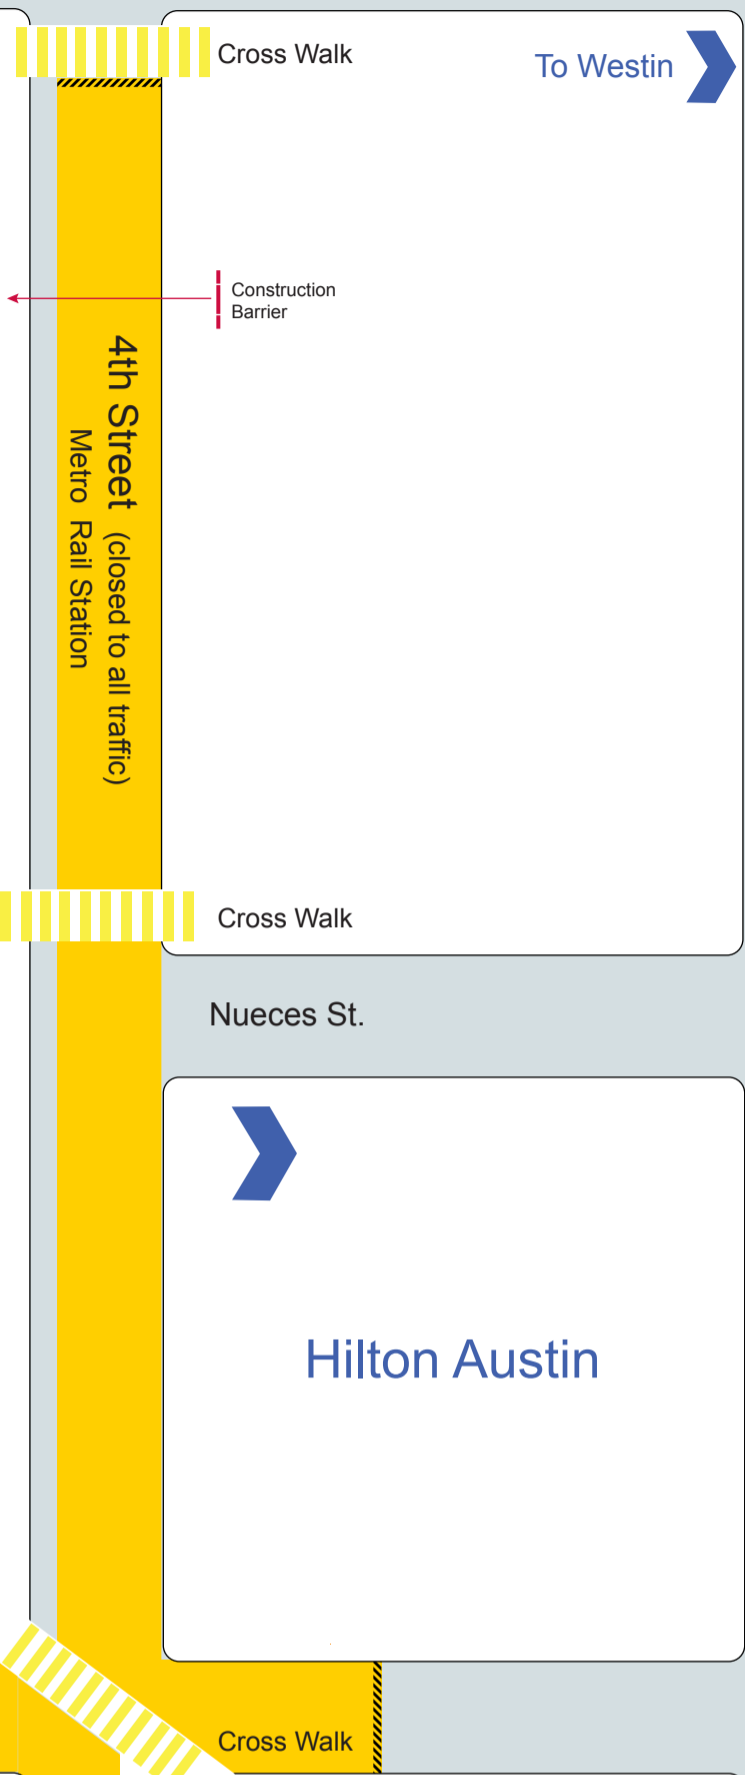

The LINE Austin Marriott Downtown (Opens 2020)
 Four Seasons
 Willie Nelson Blvd.
 Hampton Inn & Suites
 Hyatt Place
 JW Marriott
 3rd St.
 Courtyard Marriott

ONE WAY>>> Trinity Street ONE WAY>>>

BUS LOADING/UNLOADING

5th Street (Garage Access)

Hotel Van Zandt

Red River Street

Closed to through traffic

<<<<<<ONE WAY IH-35 FEEDER ROAD ONE WAY>>>>>>