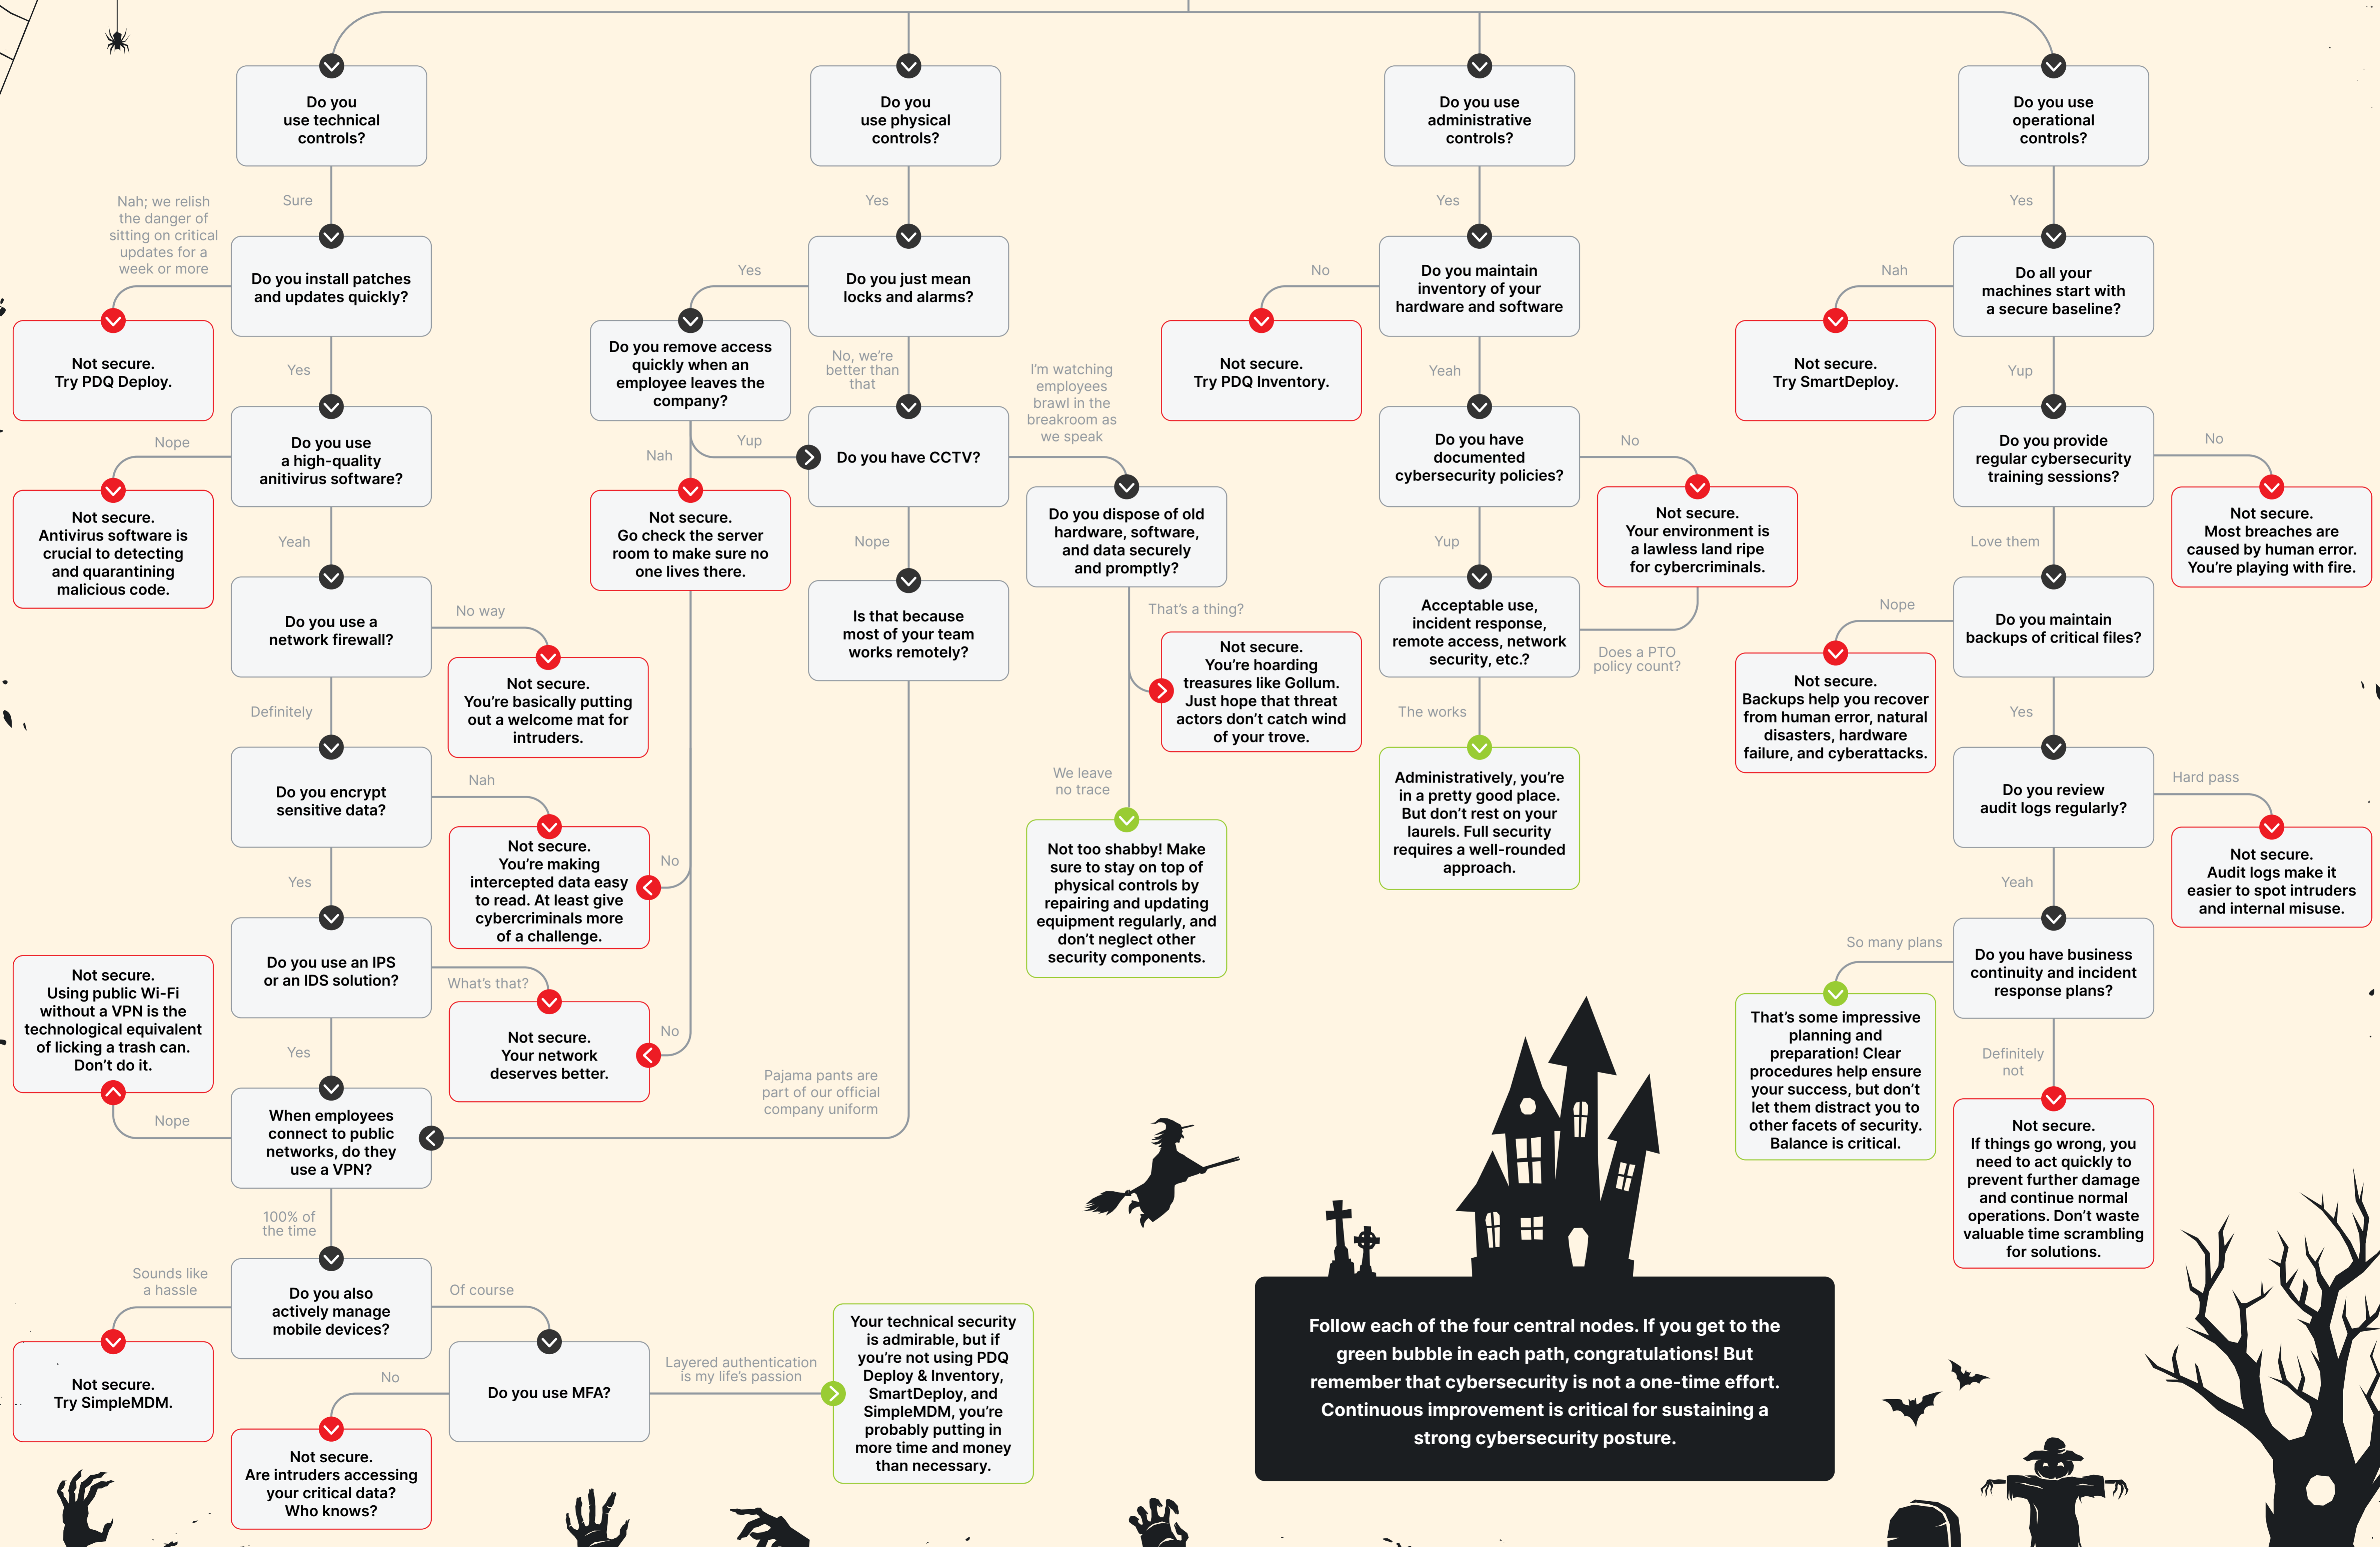

IS YOUR ENVIRONMENT SECURE?

PDQ

Follow each of the four central nodes. If you get to the green bubble in each path, congratulations! But remember that cybersecurity is not a one-time effort. Continuous improvement is critical for sustaining a strong cybersecurity posture.