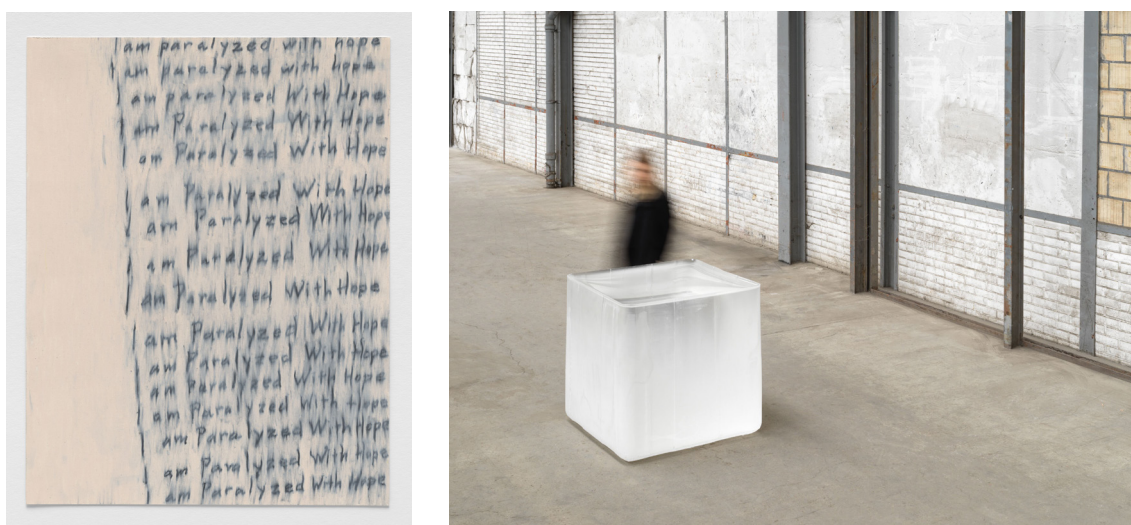

HAUSER & WIRTH

Press Release

Roni Horn. Seizure of Hope

Hauser & Wirth London
21 May – 1 August 2026

For her first solo exhibition in London in a decade, Roni Horn will present works on paper from her new *Seizure of Hope* series, which explores her preoccupation with repetition and the utilization of the written word as a medium. Accompanying the artist's drawings is one of her renowned glass sculptures; taking the form of a cube, the work is a rare example of Horn's cast objects. The exhibition is accompanied by the limited-edition title '[Seizure of Hope](#)' (2026) by Hauser & Wirth Publishers, an artist's book that reproduces her drawings in precise detail.

About the exhibition

Underpinning her wider practice, drawing is a primary activity that has been integral to Horn's oeuvre for nearly 40 years. The artist's engagement with language permeates her *Seizure of Hope* series, relentlessly writing and rewriting the words 'I am paralyzed with hope' throughout the works on view. The phrase comes from a performance by the stand-up comedian Maria Bamford and was first used by Horn in her 2021 work '[LOG](#) (22 March 2019 – 17 May 2020),' a large-scale installation comprised of 406 individual works on paper that function as a record of the world around her. The artist has described Bamford's phrase as a 'poignant connection to our time with regards to politics and the environment and now, of course, in relation to the pandemic.'

Evolving into the series on view, the words read as a stream of consciousness spilling across the paper, resonating with the contemporary anxieties of today. By drawing over the statement with a wax crayon, Horn allows the letters to bleed and appear indeterminate, as if being viewed underwater. The shifting handwriting styles are suggestive of various identities and invite the viewer to locate themselves within the work. With over 45 examples from the series on display, the idea of multiplicity is further articulated and the viewer is completely surrounded by the phrase. The abundance of the inscription and sheer volume of drawings both mirror the sentiment expressed by the words 'I am paralyzed with hope', where hope accumulates to the point of immobilization.