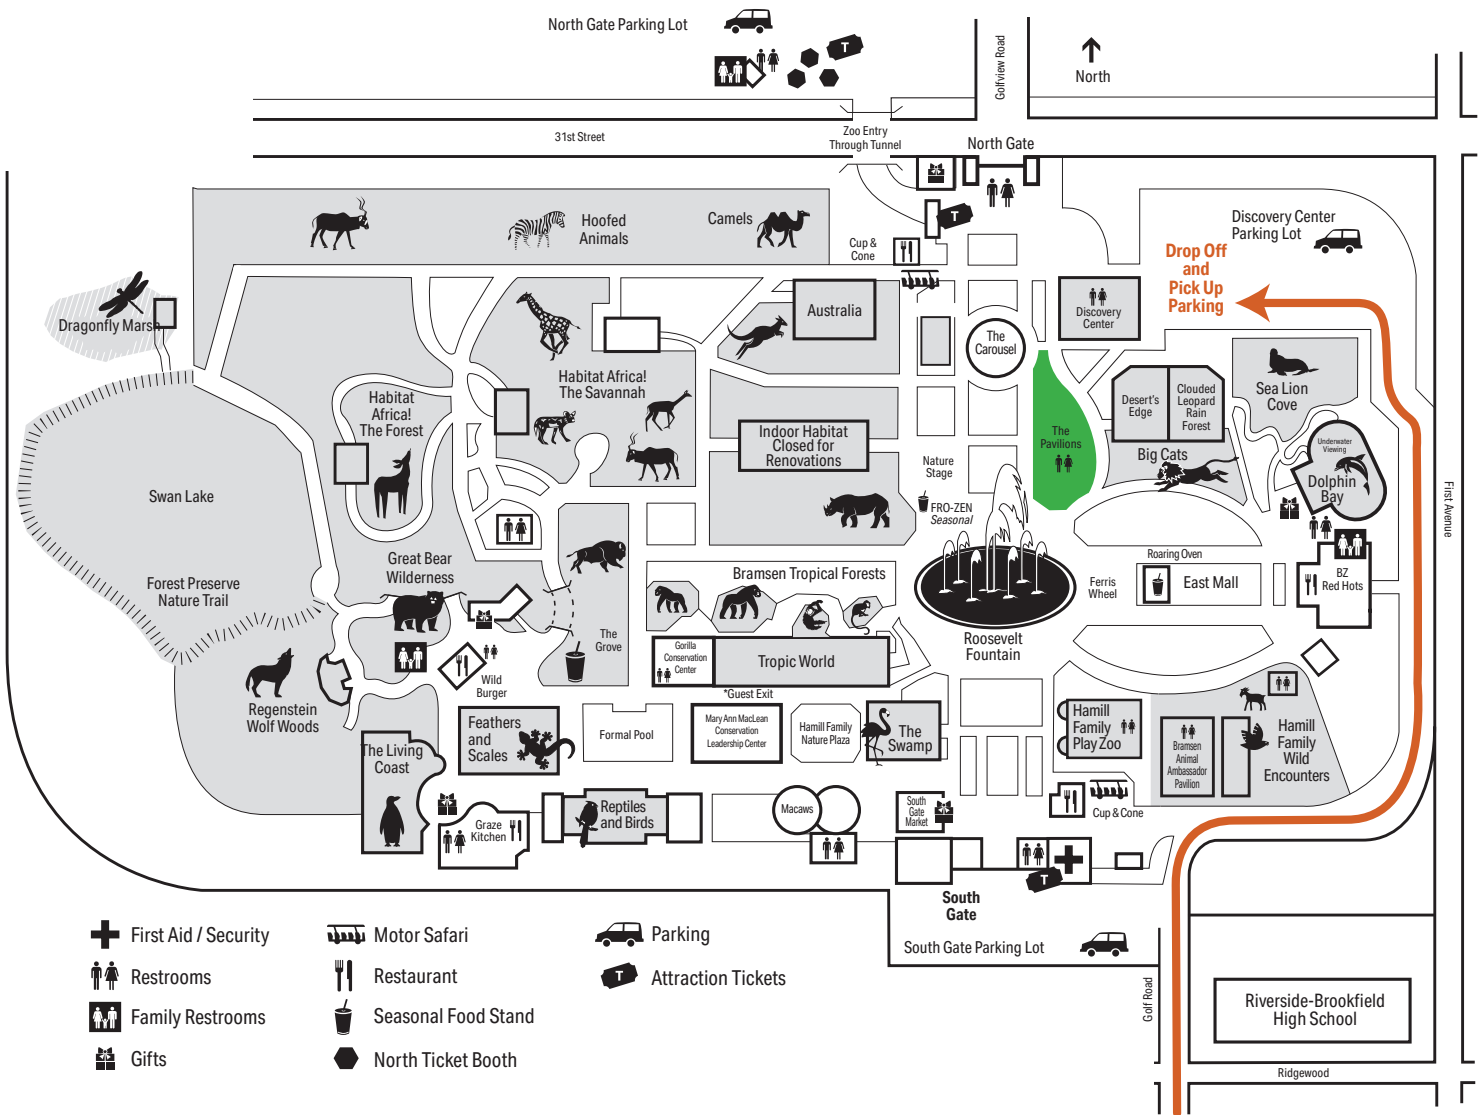

BROOKFIELD ZOO CHICAGO MAP

Please refer to the **DROP OFF AND PICK UP POLICY** section for the appropriate times and schedules.

- Please park in the **Discovery Center Parking Lot** for your convenience.
- Daily Check-In and Drop Off is at **The Pavilions**.
- Regular Pick Up is at **The Pavilions**.
- Early Care Drop Off is inside the **The Pavilions**.
- Extended Day Pick Up is inside the **The Pavilions**.

After dropping off your camper, you are free to explore the zoo on your own after the zoo officially opens at 9:30 a.m. Please do not venture further than the Pavilions until this time.