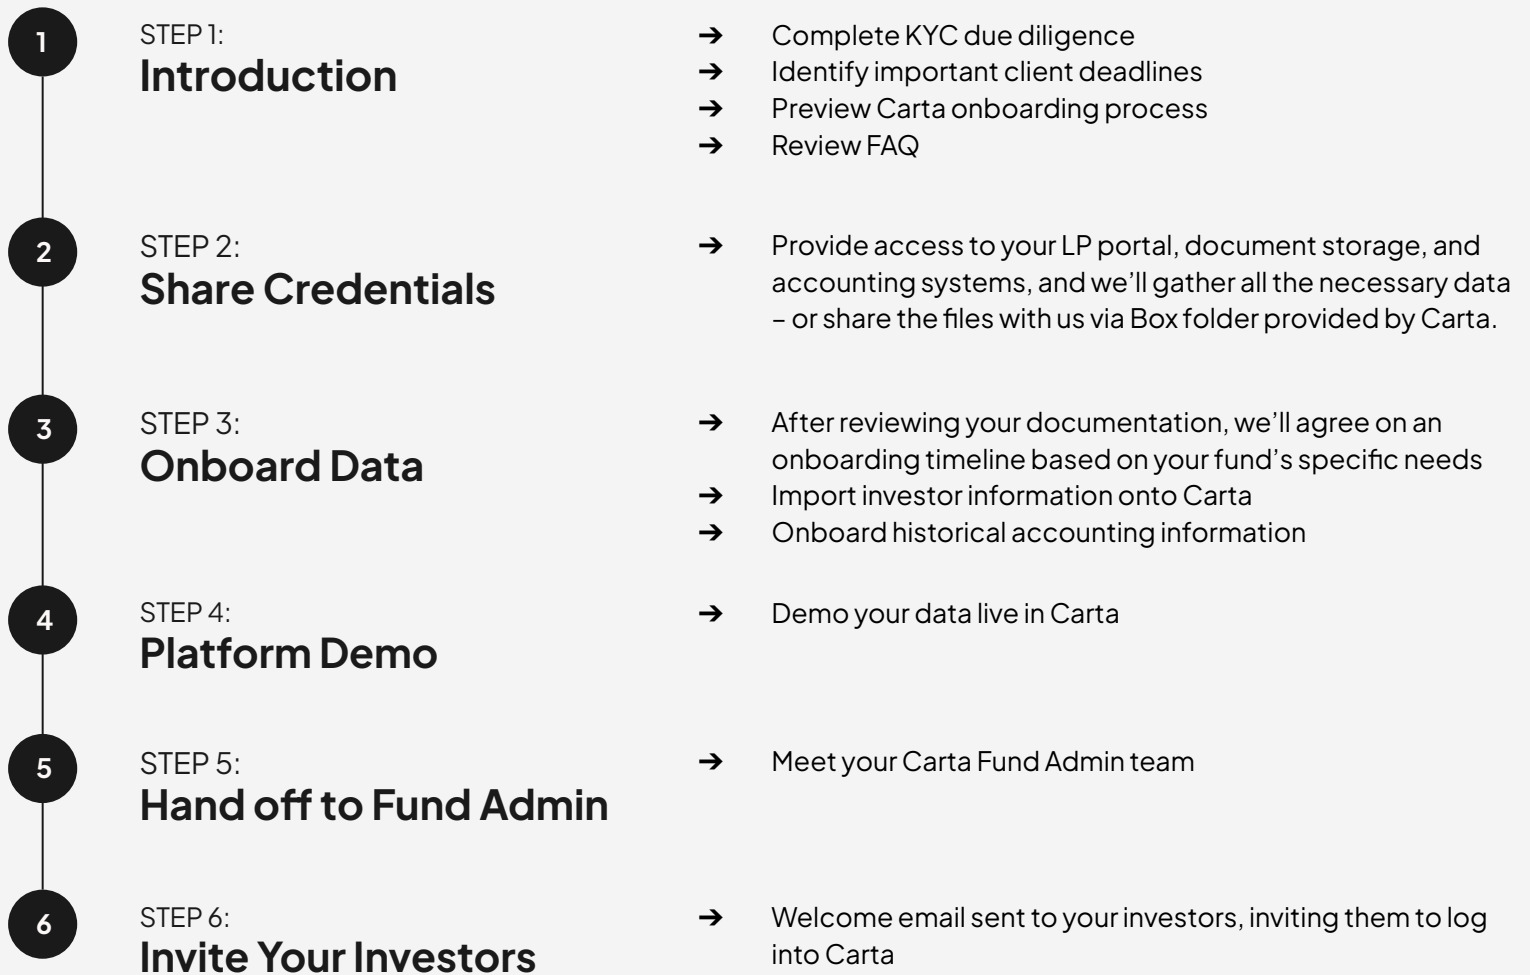

Get up and running with Carta

Onboarding to Carta is fast and reliable. From your first meeting with your Onboarding Manager to inviting your investors onto the platform, we'll guide you every step of the way.

For more detail, check out our [support guide](#).

The process

Contact your Onboarding Manager to learn more about the process