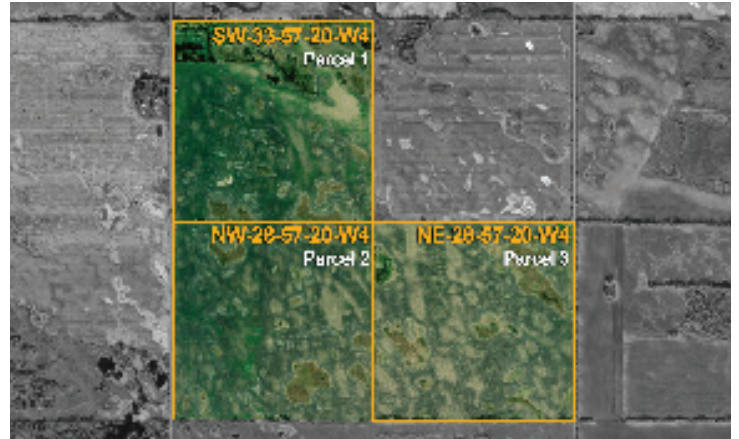

Triple Crown

Redwater, AB

CLHbid.com

Selling Online July 7, 2026

480 Acres For Sale - 9am-10am MDT

Selling as 3 Parcels with 'En Bloc'

Over 390 Cultivated Acres

Excellent Soil Quality & Established Yard Site

Parcel 1

SW-33-57-20-W4
Older Yard Site
Starting Bid: $490,000
160 Acres

Parcel 2

NW-28-57-20-W4
Starting Bid: $510,000
160 Acres

Parcel 3

NE-28-57-20-W4
Starting Bid: $510,000
160 Acres

'En Bloc'

Parcels 1 - 3*
Starting Bid: $90,000
480 Acres

*Even if you are not interested, 'En Bloc' may affect you. Please review 'En Bloc' details for more information

480 Title Acres

Visit CLHbid.com website for auction updates and details.

Selling Farm Land,
It's All We Do

CLHbid.com

British Columbia | Alberta | Saskatchewan | Manitoba | Ontario