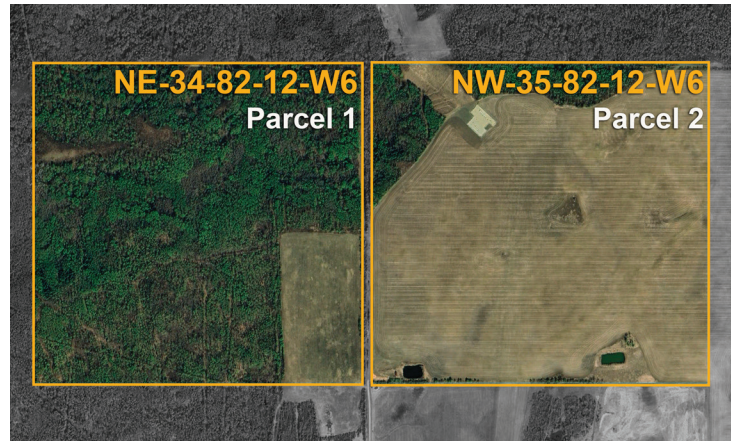

Peace River Haven

Gordondale, AB

Selling Online July 15, 2026

299 Acres For Sale - 9am-10am MDT

Selling As 2 Parcels

Surface Lease Revenue \$7,150

Productive Farmland & Access to Water

Parcel 1

NE-34-82-12-W6
Newer Log Cabin
Starting Bid: \$240,000
150 Acres

Parcel 2

NW-35-82-12-W6
SLR: \$7,150
Starting Bid: \$290,000
149 Acres

299 Title Acres

Visit [CLHbid.com](https://www.CLHbid.com) website for auction updates and details.