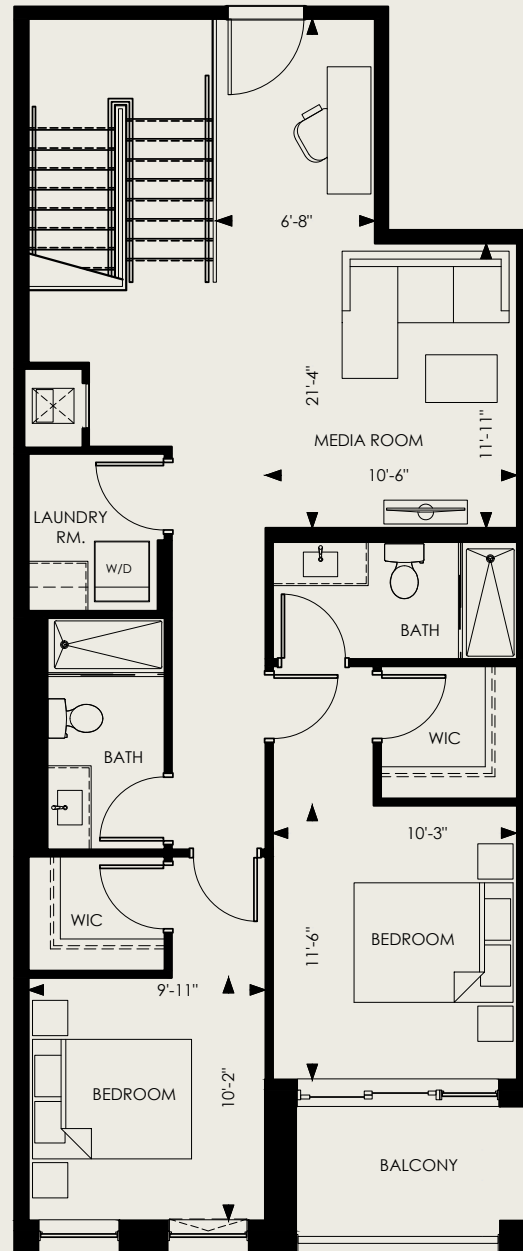

WESTGATE

INTERIOR
1,957 SF

BALCONY
192 SF

FLOORS
1,2

2 Level Townhouse
2 Bed, 3 Bath + Den + Media Room

MAIN FLOOR

2ND FLOOR

SUITES 105, 106

194 ERB STREET WEST, WATERLOO, ON

Does not include furniture. All dimensions and specifications are subject to change without notice. E.&O.E.

Killam
home for all

The
CARRICK