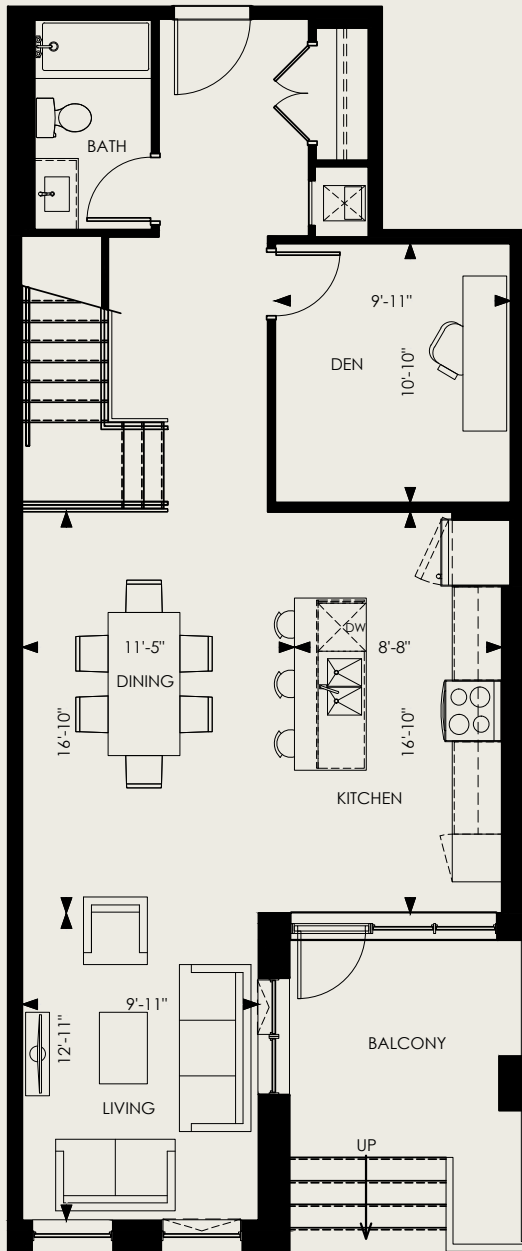

WESTGATE

INTERIOR
1,957 SF

BALCONY
192 SF

FLOORS
1,2

2 Level Townhouse
2 Bed, 3 Bath + Den + Media Room

MAIN FLOOR

2ND FLOOR

SUITES 105, 106

194 ERB STREET WEST, WATERLOO, ON

Does not include furniture. All dimensions and specifications are subject to change without notice. E.&O.E.

Killam
home for all

The
CARRICK