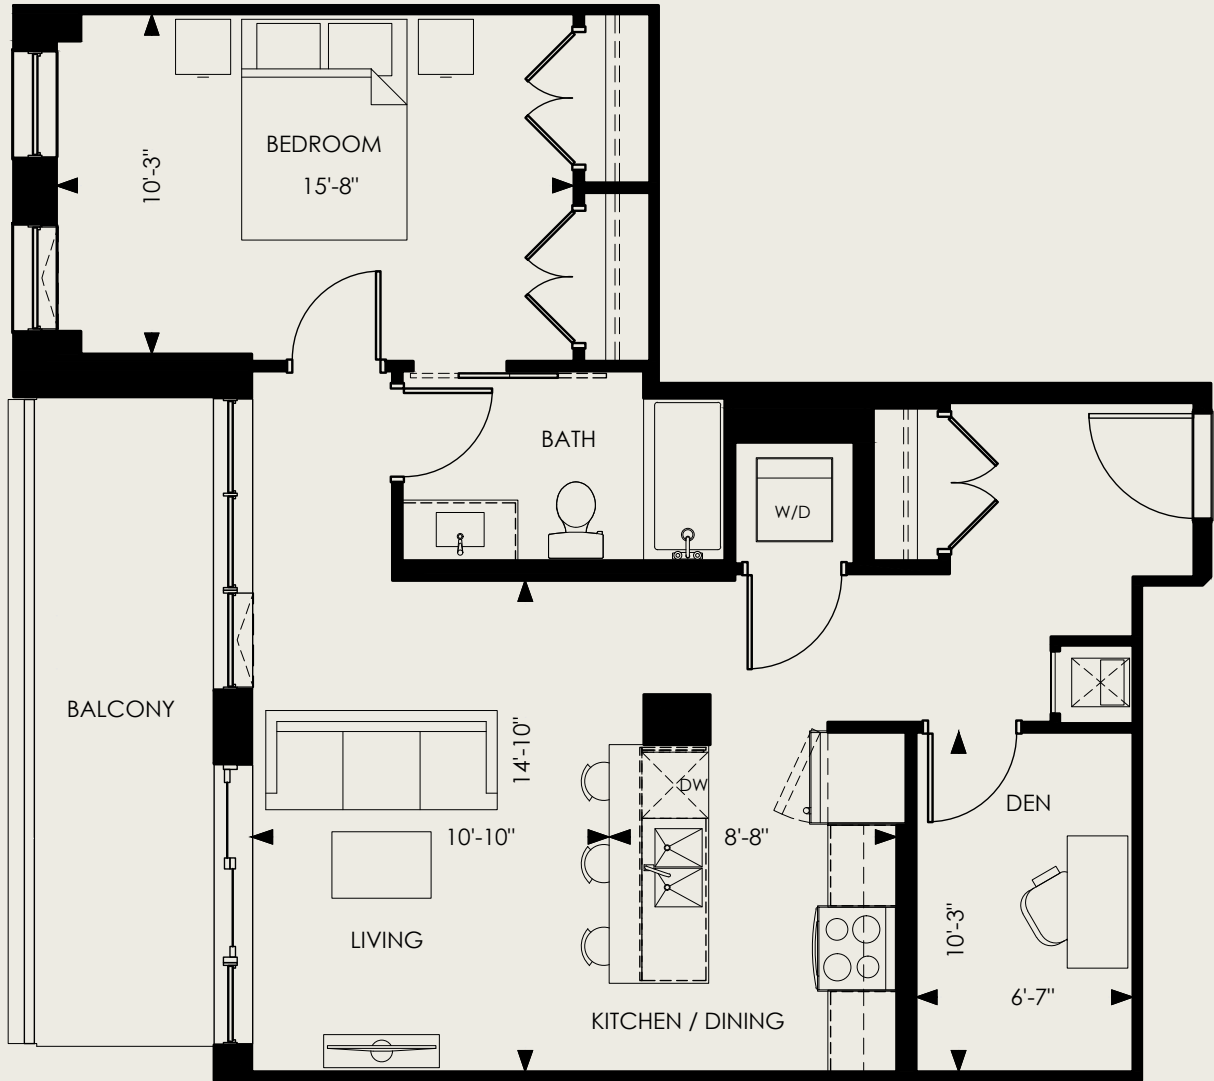

NORMAN

1 Bed, 1 Bath + Den

INTERIOR
829 SF

BALCONY
122 SF

FLOORS
2,3

SUITES 202, 302

194 ERB STREET WEST, WATERLOO, ON

Does not include furniture. All dimensions and specifications are subject to change without notice. E.&O.E.

Killam
home for all

The
CARRICK