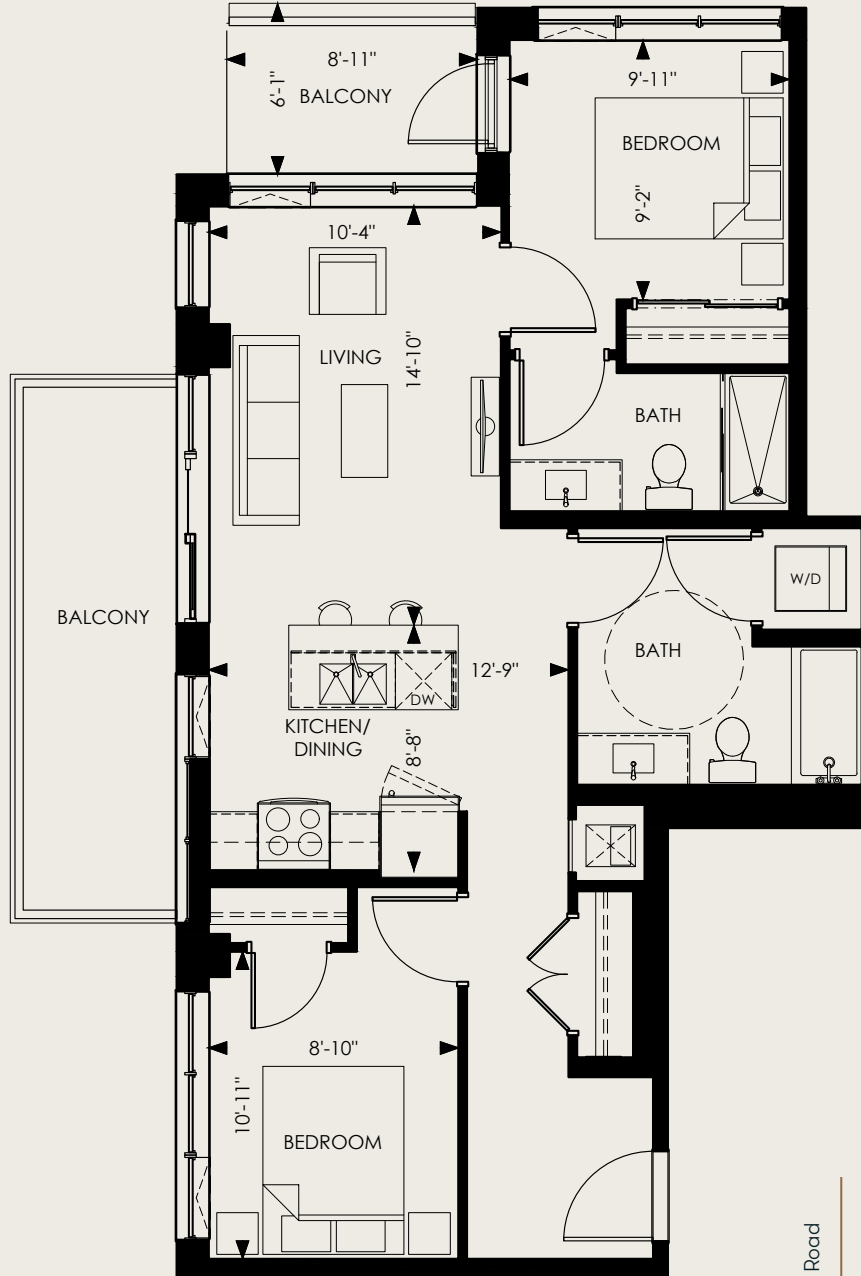

AVONDALE

2 Bed, 2 Bath, Barrier Free

INTERIOR

887 SF

BALCONY

158 SF

FLOORS

10

SUITES 1002, 1012

194 ERB STREET WEST, WATERLOO, ON

Does not include furniture. All dimensions and specifications are subject to change without notice. E.&O.E.

AVONDALE

2 Bed, 2 Bath, Barrier Free

INTERIOR

887 SF

BALCONY

115 SF

FLOORS

11,12

SUITES 1102, 1112, 1202, 1212

194 ERB STREET WEST, WATERLOO, ON

Does not include furniture. All dimensions and specifications are subject to change without notice. E.&O.E.