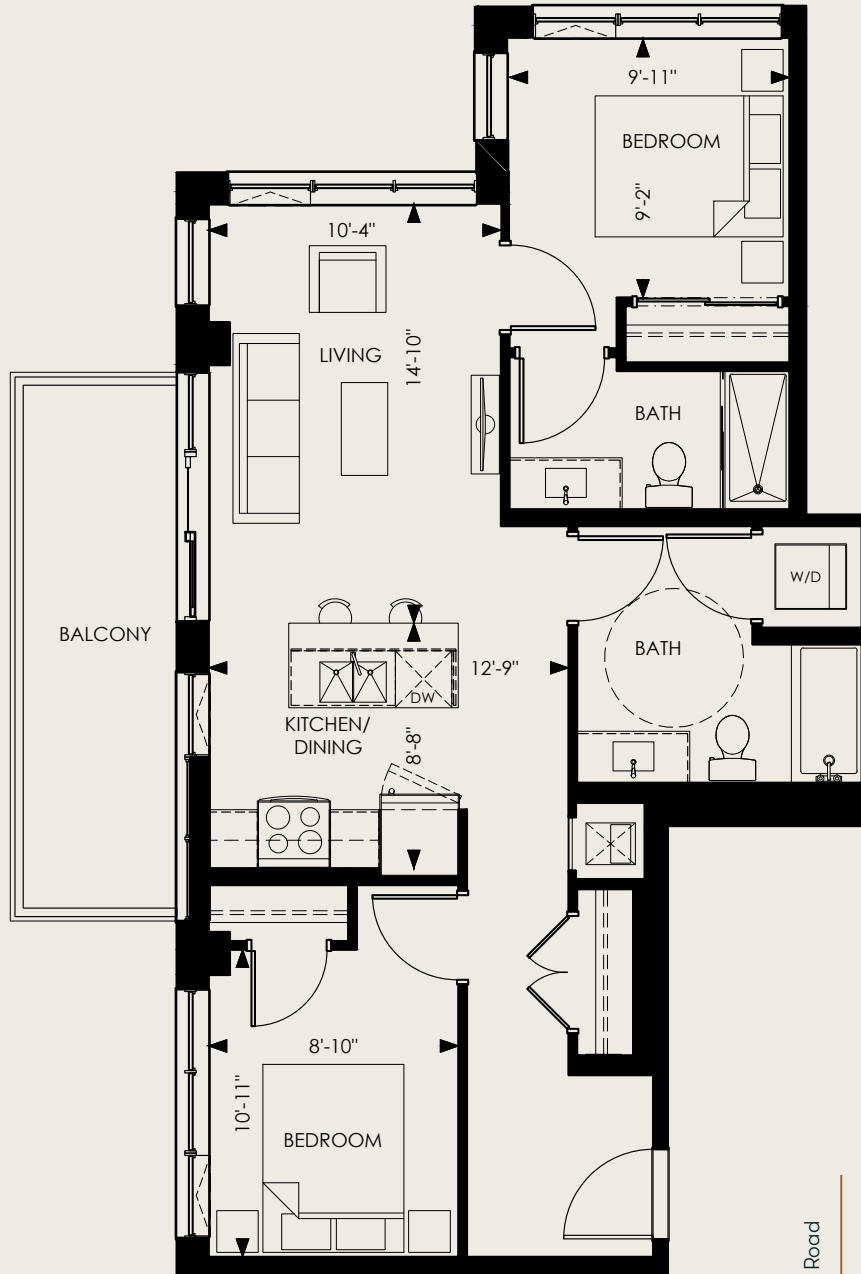

AVONDALE

2 Bed, 2 Bath, Barrier Free

INTERIOR

887 SF

BALCONY

158 SF

FLOORS

10

SUITES 1002, 1012

194 ERB STREET WEST, WATERLOO, ON

Does not include furniture. All dimensions and specifications are subject to change without notice. E.&O.E.

AVONDALE

2 Bed, 2 Bath, Barrier Free

INTERIOR

887 SF

BALCONY

115 SF

FLOORS

11,12

SUITES 1102, 1112, 1202, 1212

194 ERB STREET WEST, WATERLOO, ON

Does not include furniture. All dimensions and specifications are subject to change without notice. E.&O.E.