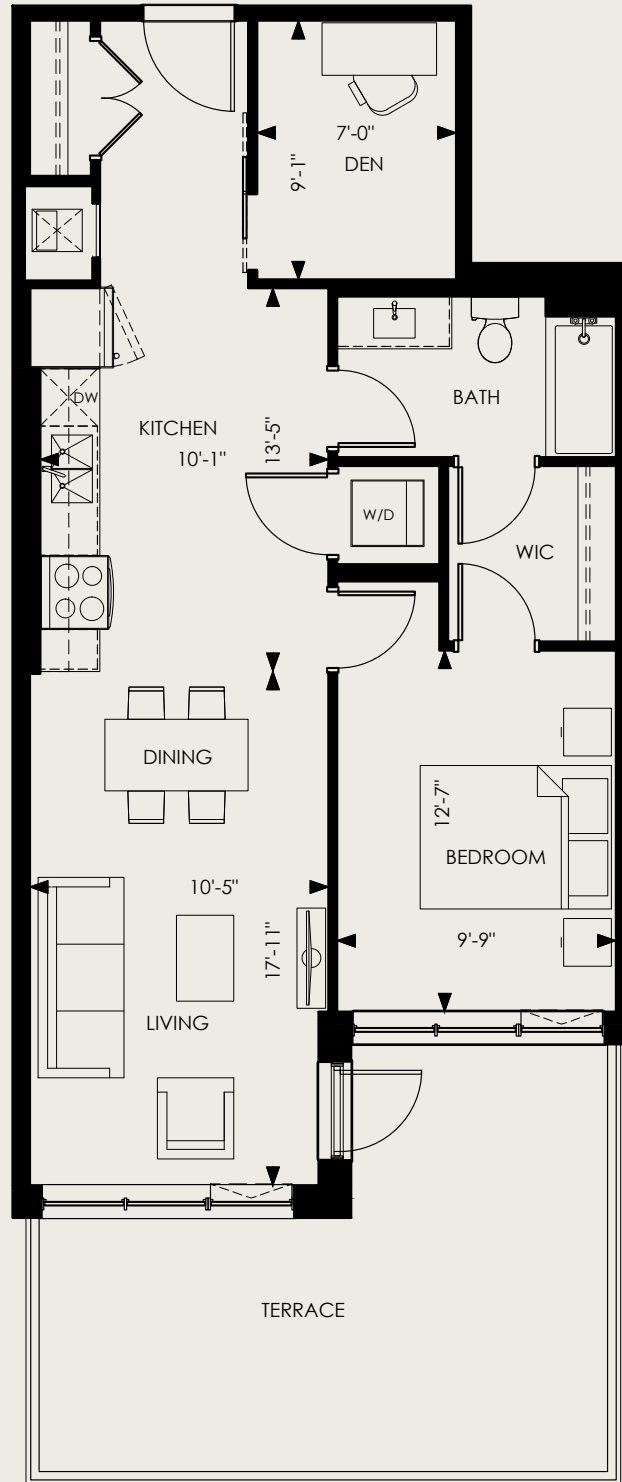

STANLEY

1 Bed, 1 Bath + Den

INTERIOR

806 SF

BALCONY

234 SF

FLOORS

4

SUITE 407

194 ERB STREET WEST, WATERLOO, ON

Does not include furniture. All dimensions and specifications are subject to change without notice. E.&O.E.

Killam
home for all

The
CARRICK

STANLEY

1 Bed, 1 Bath + Den

INTERIOR
806 SF

BALCONY
55 SF

FLOORS
5,6,7,8,9

SUITES 507-907

194 ERB STREET WEST, WATERLOO, ON

Does not include furniture. All dimensions and specifications are subject to change without notice. E.&O.E.

Killam
home for all

The
CARRICK