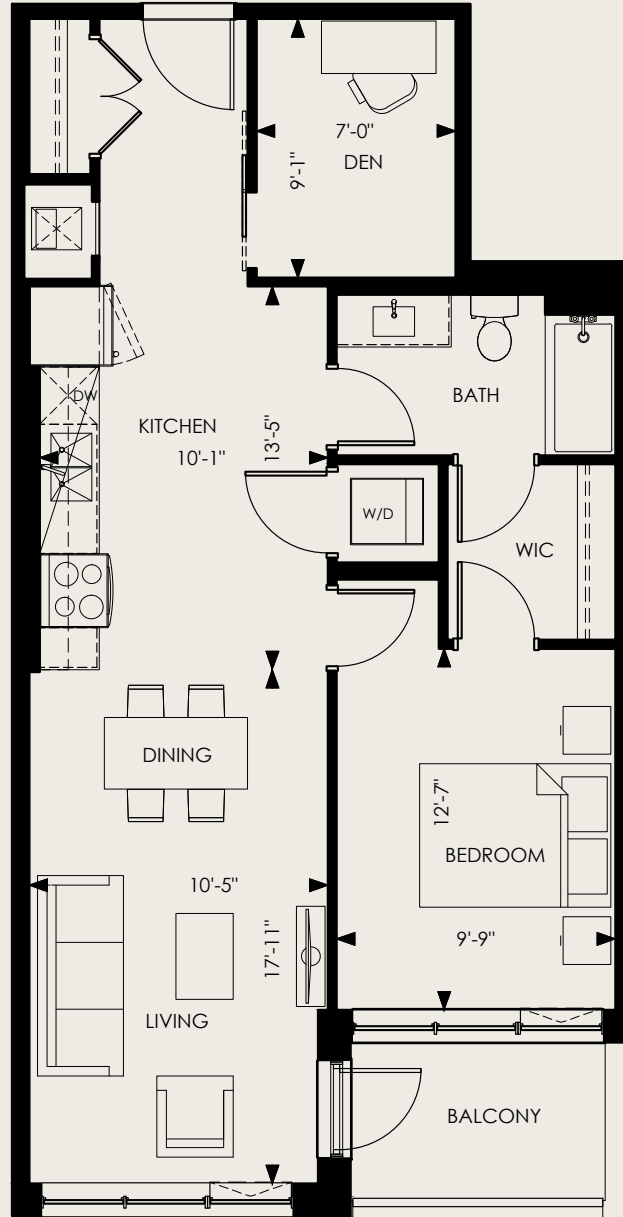

STANLEY

1 Bed, 1 Bath + Den

INTERIOR

806 SF

BALCONY

234 SF

FLOORS

4

SUITE 407

194 ERB STREET WEST, WATERLOO, ON

Does not include furniture. All dimensions and specifications are subject to change without notice. E.&O.E.

Killam
home for all

The
CARRICK

STANLEY

1 Bed, 1 Bath + Den

INTERIOR
806 SF

BALCONY
55 SF

FLOORS
5,6,7,8,9

SUITES 507-907

194 ERB STREET WEST, WATERLOO, ON

Does not include furniture. All dimensions and specifications are subject to change without notice. E.&O.E.

Killam
home for all

The
CARRICK