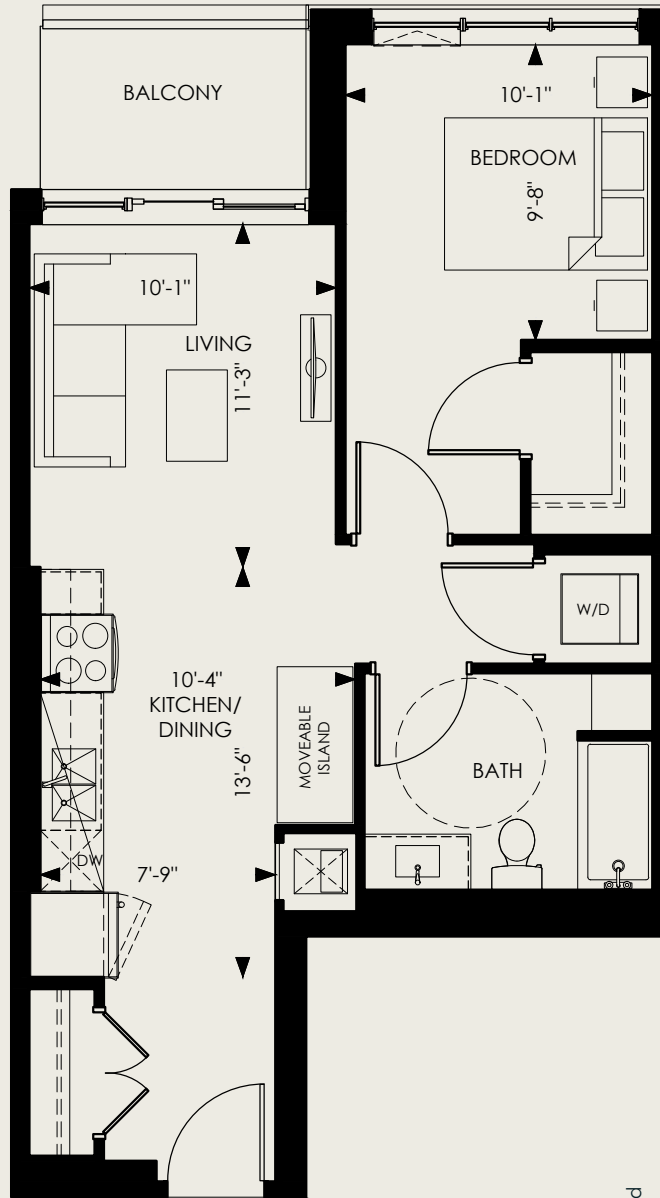

ERB

1 Bed, 1 Bath, Barrier Free

INTERIOR
684 - 687 SF

BALCONY
52 - 54 SF

FLOORS
2,3,5,
6,7,8,9

SUITES 208, 210, 308, 310 - BALCONY 52 SF
SUITES 506-906 & 508-908 - BALCONY 54 SF

194 ERB STREET WEST, WATERLOO, ON

Does not include furniture. All dimensions and specifications are subject to change without notice. E.&O.E.

Killam
home for all

The
CARRICK