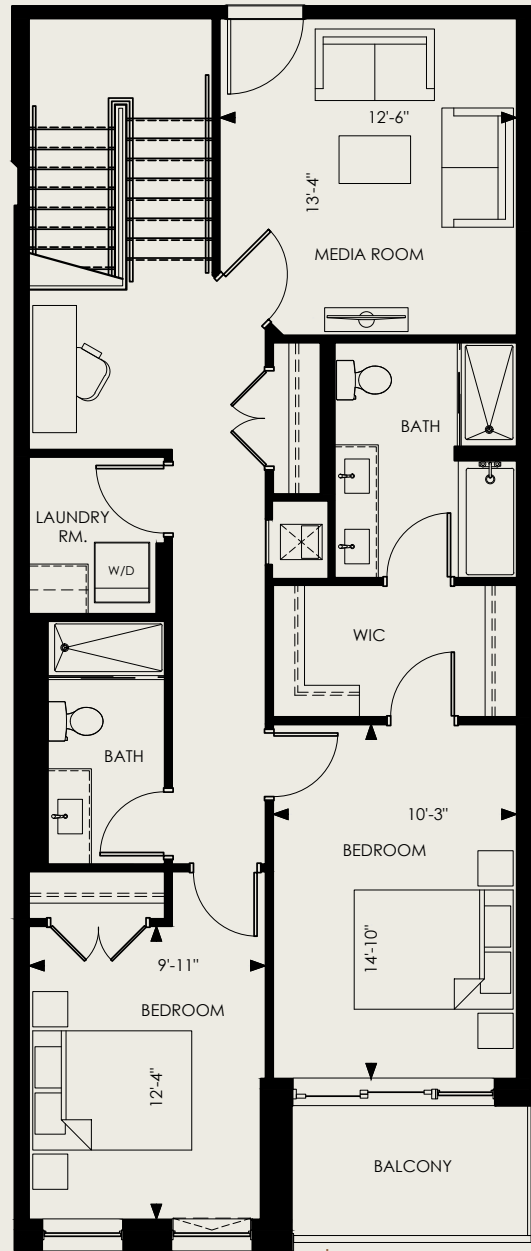

# WESTMOUNT

INTERIOR  
2,071 SF

BALCONY  
196 SF

FLOORS  
1,2

2 Level Townhouse  
2 Bed, 3 Bath + Den + Media Room

MAIN FLOOR

2ND FLOOR

SUITE 103

194 ERB STREET WEST, WATERLOO, ON

Does not include furniture. All dimensions and specifications are subject to change without notice. E.&O.E.

**Killam**  
home for all

*The*  
**CARRICK**