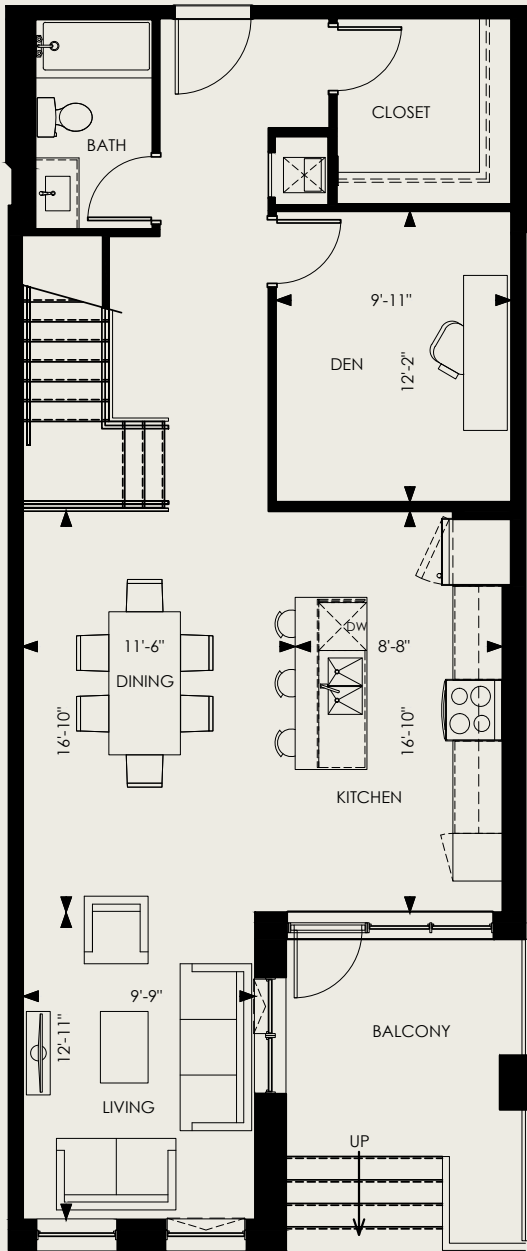

# WESTMOUNT

INTERIOR  
2,071 SF

BALCONY  
196 SF

FLOORS  
1,2

2 Level Townhouse  
2 Bed, 3 Bath + Den + Media Room

MAIN FLOOR

2ND FLOOR

SUITE 103

194 ERB STREET WEST, WATERLOO, ON

Does not include furniture. All dimensions and specifications are subject to change without notice. E.&O.E.

**Killam**  
home for all

*The*  
**CARRICK**