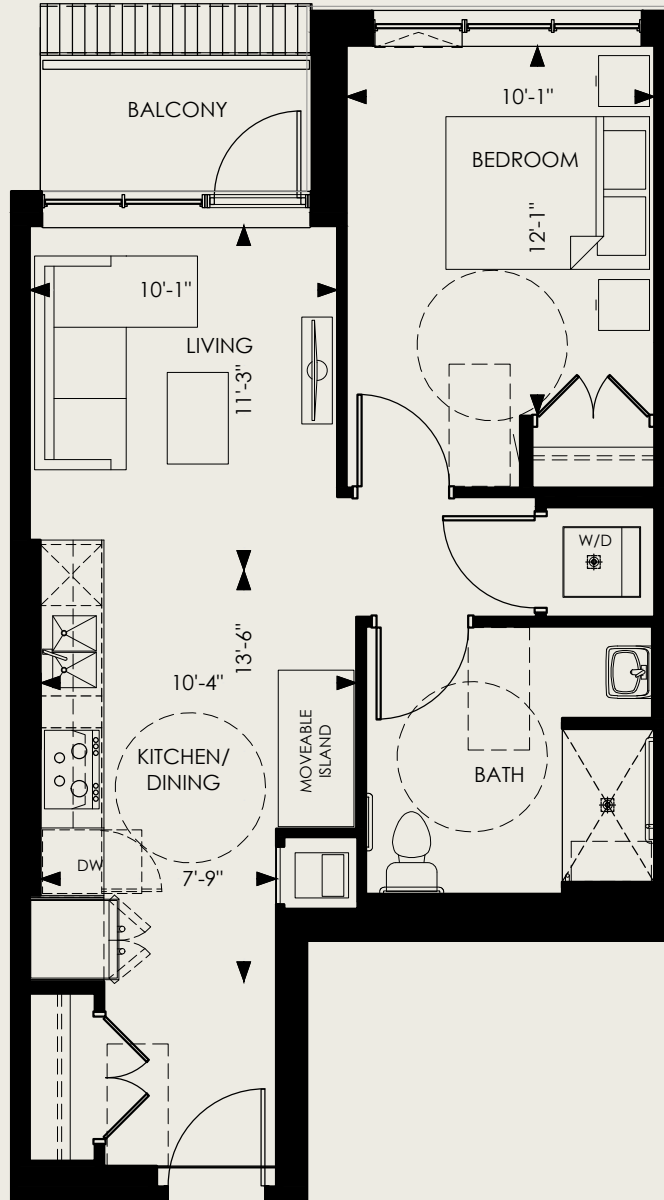

DIETZ

1 Bed, 1 Bath, Accessible

INTERIOR
684 SF

BALCONY
40 SF

FLOORS
4

SUITES 406, 408

194 ERB STREET WEST, WATERLOO, ON

Does not include furniture. All dimensions and specifications are subject to change without notice. E.&O.E.