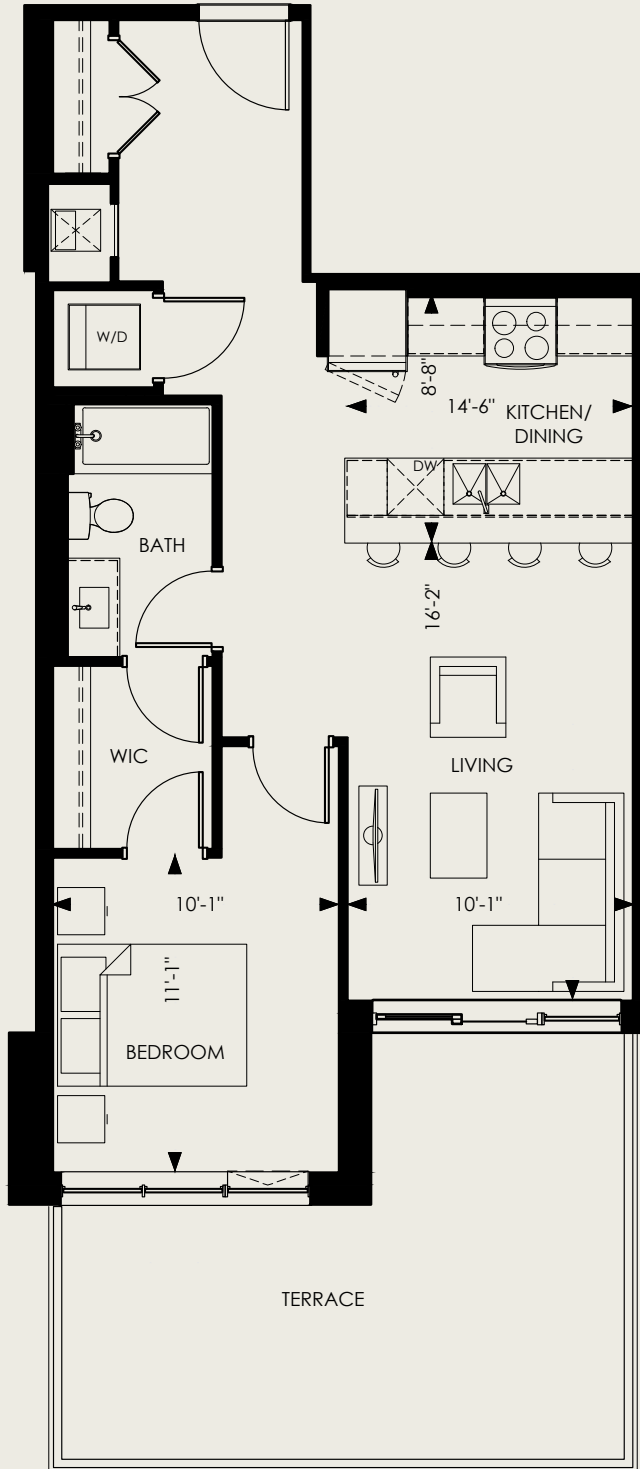

# MENNO

1 Bed, 1 Bath

INTERIOR  
753 SF

BALCONY  
166 SF

FLOORS  
4

SUITE 403

194 ERB STREET WEST, WATERLOO, ON

Does not include furniture. All dimensions and specifications are subject to change without notice. E.&O.E.

# MENNO

1 Bed, 1 Bath

INTERIOR  
753 SF

BALCONY  
55 SF

FLOORS  
5,6,7,8,9

Westmount Road

Deitz Avenue

Erb Street

SUITES 503-903 & 509-909

194 ERB STREET WEST, WATERLOO, ON

Does not include furniture. All dimensions and specifications are subject to change without notice. E.&O.E.

# MENNO

1 Bed, 1 Bath

INTERIOR  
753 SF

BALCONY  
234 SF

FLOORS  
4

SUITE 409

194 ERB STREET WEST, WATERLOO, ON

Does not include furniture. All dimensions and specifications are subject to change without notice. E.&O.E.