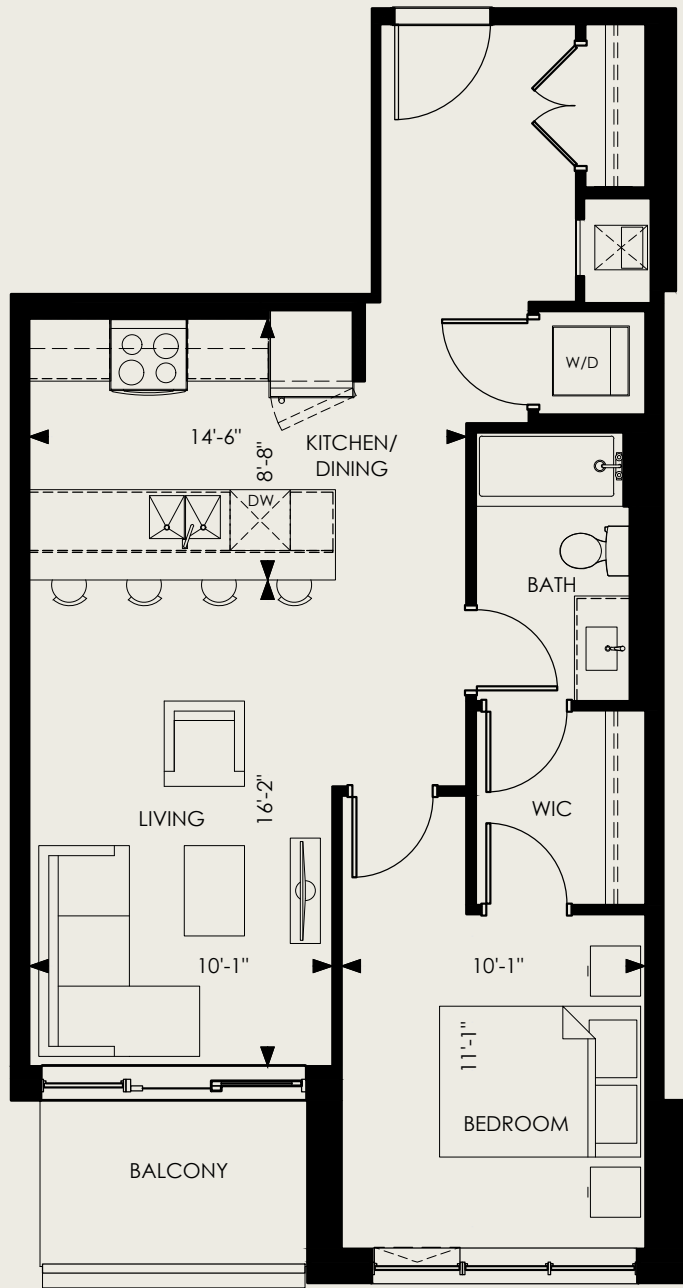

# MENNO

1 Bed, 1 Bath

INTERIOR  
753 SF

BALCONY  
166 SF

FLOORS  
4

SUITE 403

194 ERB STREET WEST, WATERLOO, ON

Does not include furniture. All dimensions and specifications are subject to change without notice. E.&O.E.

# MENNO

1 Bed, 1 Bath

INTERIOR  
753 SF

BALCONY  
55 SF

FLOORS  
5,6,7,8,9

Westmount Road

Deitz Avenue

Erb Street

SUITES 503-903 & 509-909

194 ERB STREET WEST, WATERLOO, ON

Does not include furniture. All dimensions and specifications are subject to change without notice. E.&O.E.

# MENNO

1 Bed, 1 Bath

INTERIOR  
753 SF

BALCONY  
234 SF

FLOORS  
4

SUITE 409

194 ERB STREET WEST, WATERLOO, ON

Does not include furniture. All dimensions and specifications are subject to change without notice. E.&O.E.