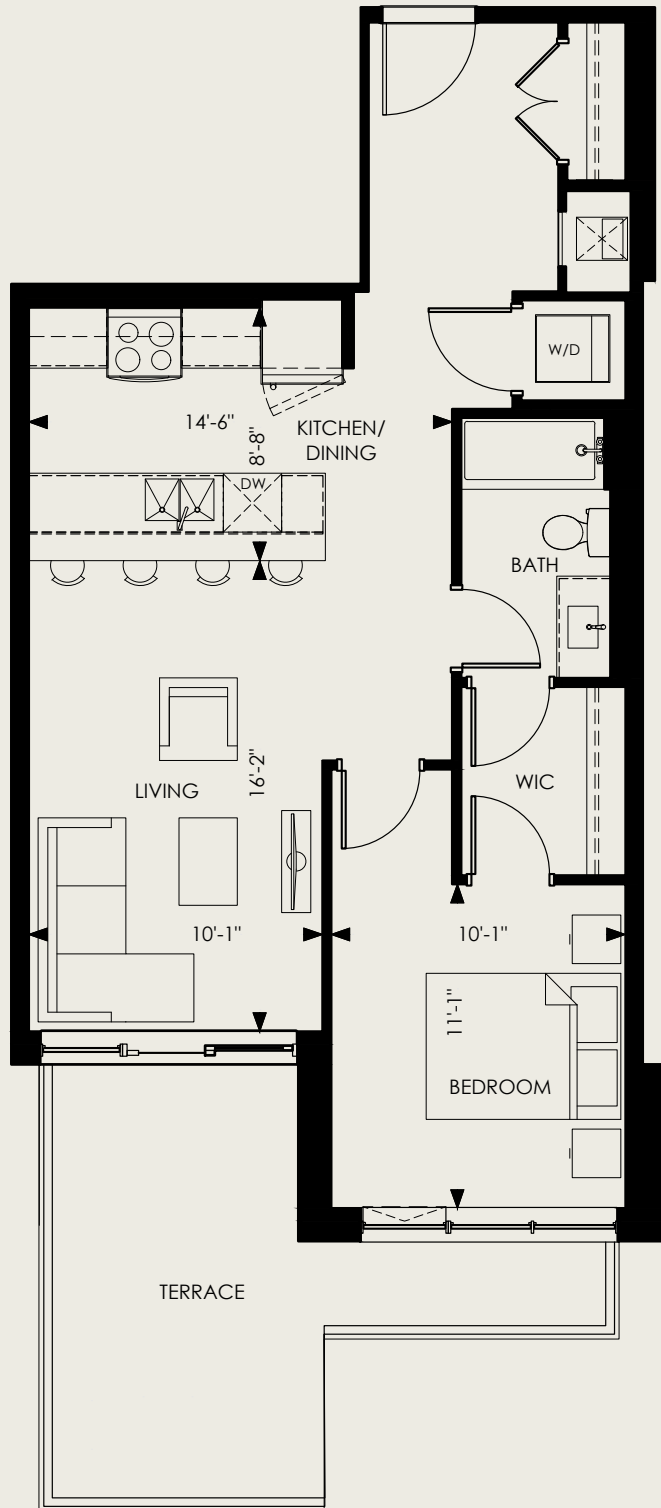

# MENNO

1 Bed, 1 Bath

INTERIOR  
753 SF

BALCONY  
166 SF

FLOORS  
4

SUITE 403

194 ERB STREET WEST, WATERLOO, ON

Does not include furniture. All dimensions and specifications are subject to change without notice. E.&O.E.

# MENNO

1 Bed, 1 Bath

INTERIOR  
753 SF

BALCONY  
55 SF

FLOORS  
5,6,7,8,9

Westmount Road

Deitz Avenue

Erb Street

SUITES 503-903 & 509-909

194 ERB STREET WEST, WATERLOO, ON

Does not include furniture. All dimensions and specifications are subject to change without notice. E.&O.E.

# MENNO

1 Bed, 1 Bath

INTERIOR  
753 SF

BALCONY  
234 SF

FLOORS  
4

SUITE 409

194 ERB STREET WEST, WATERLOO, ON

Does not include furniture. All dimensions and specifications are subject to change without notice. E.&O.E.