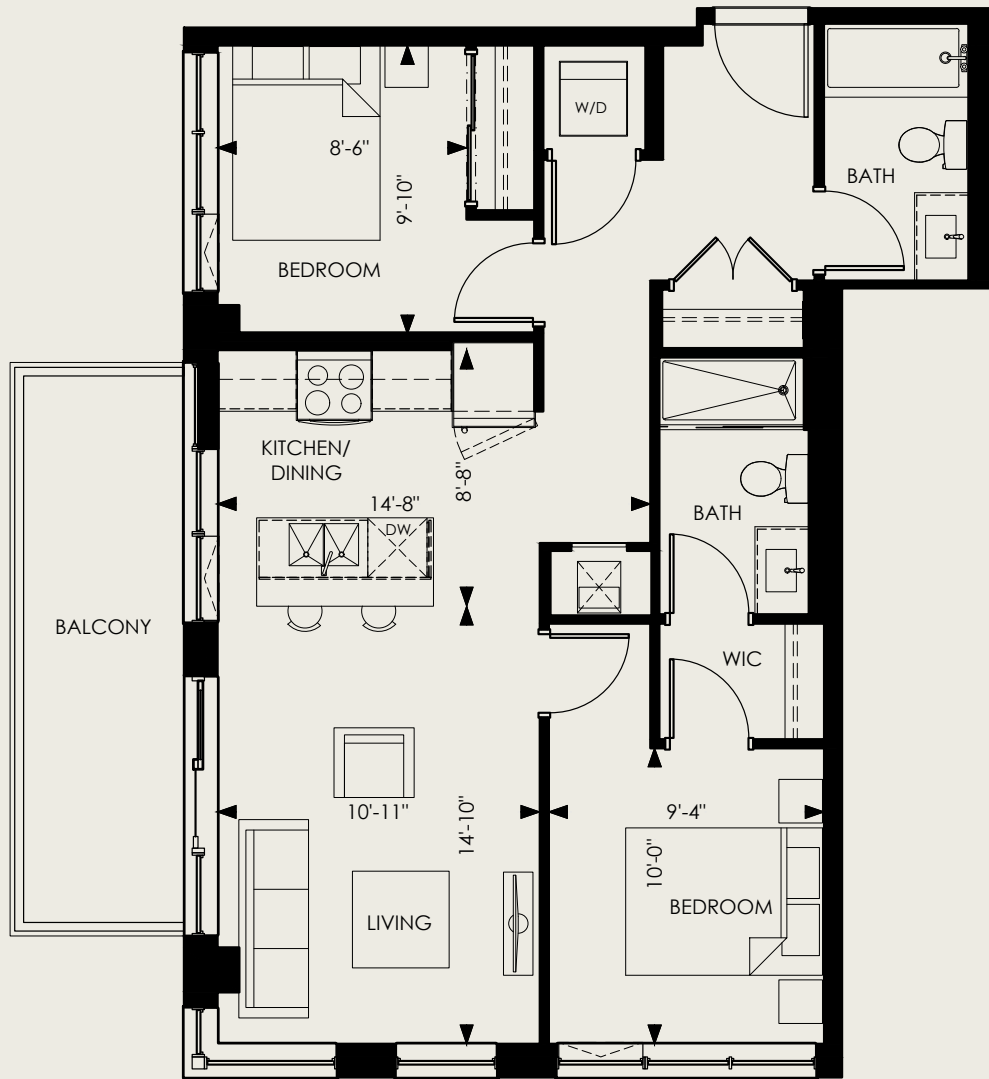

# ROSLIN

2 Bed, 2 Bath

INTERIOR

847 SF

BALCONY

213 SF

FLOORS

10

SUITES 1001, 1011

194 ERB STREET WEST, WATERLOO, ON

Does not include furniture. All dimensions and specifications are subject to change without notice. E.&O.E.

**Killam**  
home for all

*The*  
**CARRICK**

# ROSLIN

2 Bed, 2 Bath

INTERIOR

847 SF

BALCONY

115 SF

FLOORS

11,12

SUITES 1101, 1111, 1201, 1211

194 ERB STREET WEST, WATERLOO, ON

Does not include furniture. All dimensions and specifications are subject to change without notice. E.&O.E.

**Killam**  
home for all

*The*  
**CARRICK**