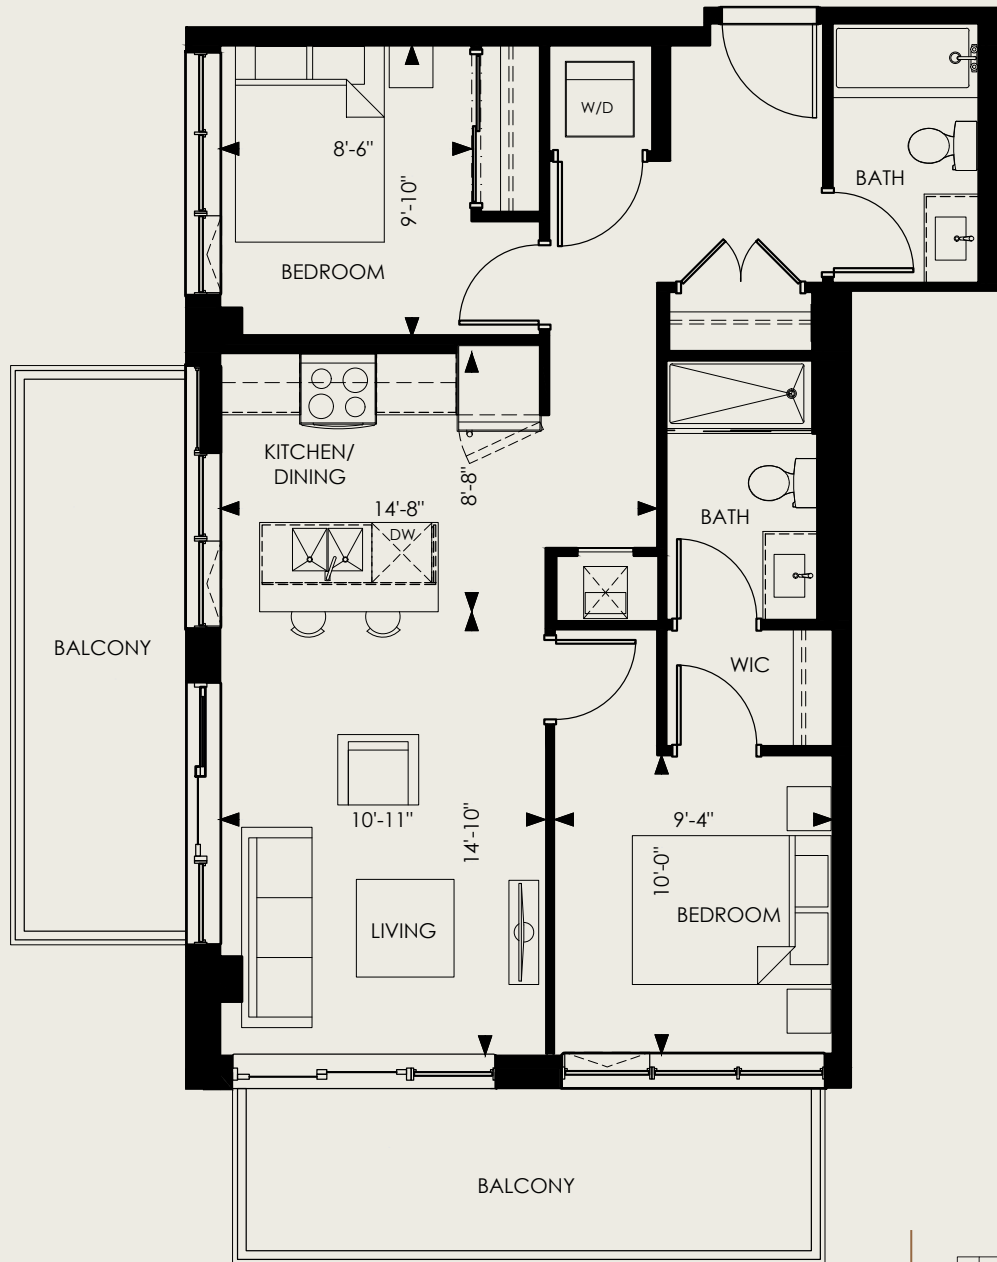

# ROSLIN

2 Bed, 2 Bath

INTERIOR

847 SF

BALCONY

213 SF

FLOORS

10

SUITES 1001, 1011

194 ERB STREET WEST, WATERLOO, ON

Does not include furniture. All dimensions and specifications are subject to change without notice. E.&O.E.

**Killam**  
home for all

*The*  
**CARRICK**

# ROSLIN

2 Bed, 2 Bath

INTERIOR

847 SF

BALCONY

115 SF

FLOORS

11,12