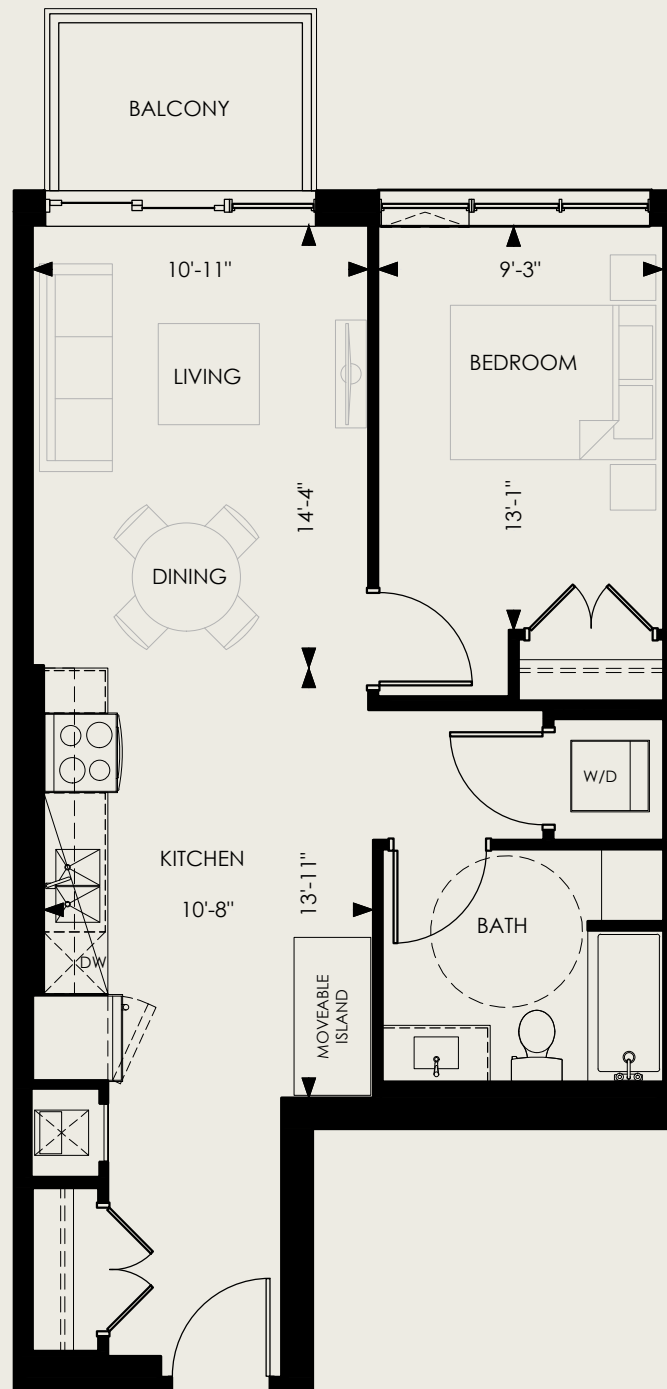

WILLOW

1 Bed, 1 Bath, Barrier Free

INTERIOR

742 SF

BALCONY

52 SF

FLOORS

10,11,12

SUITES 1006, 1008, 1106, 1108, 1206, 1208

194 ERB STREET WEST, WATERLOO, ON

Does not include furniture. All dimensions and specifications are subject to change without notice. E.&O.E.

Killam
home for all

The
CARRICK