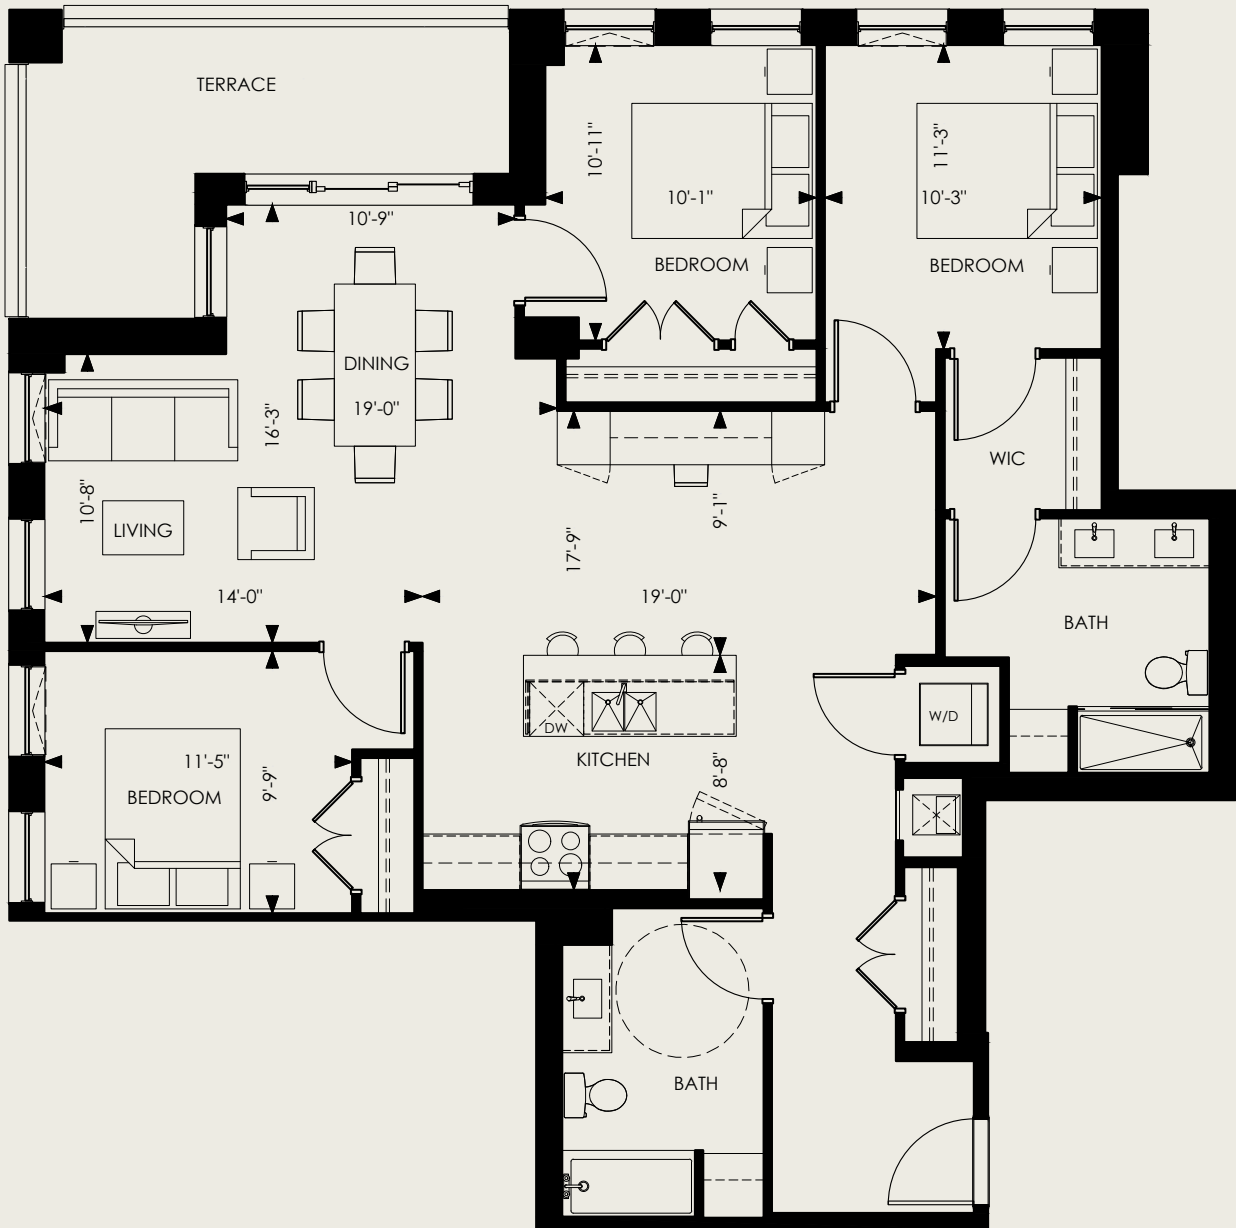

WESTCOURT

3 Bed, 2 Bath, Barrier Free

INTERIOR
1,457 SF

BALCONY
150 SF

FLOORS
2,3

SUITES 204, 304

194 ERB STREET WEST, WATERLOO, ON

Does not include furniture. All dimensions and specifications are subject to change without notice. E.&O.E.