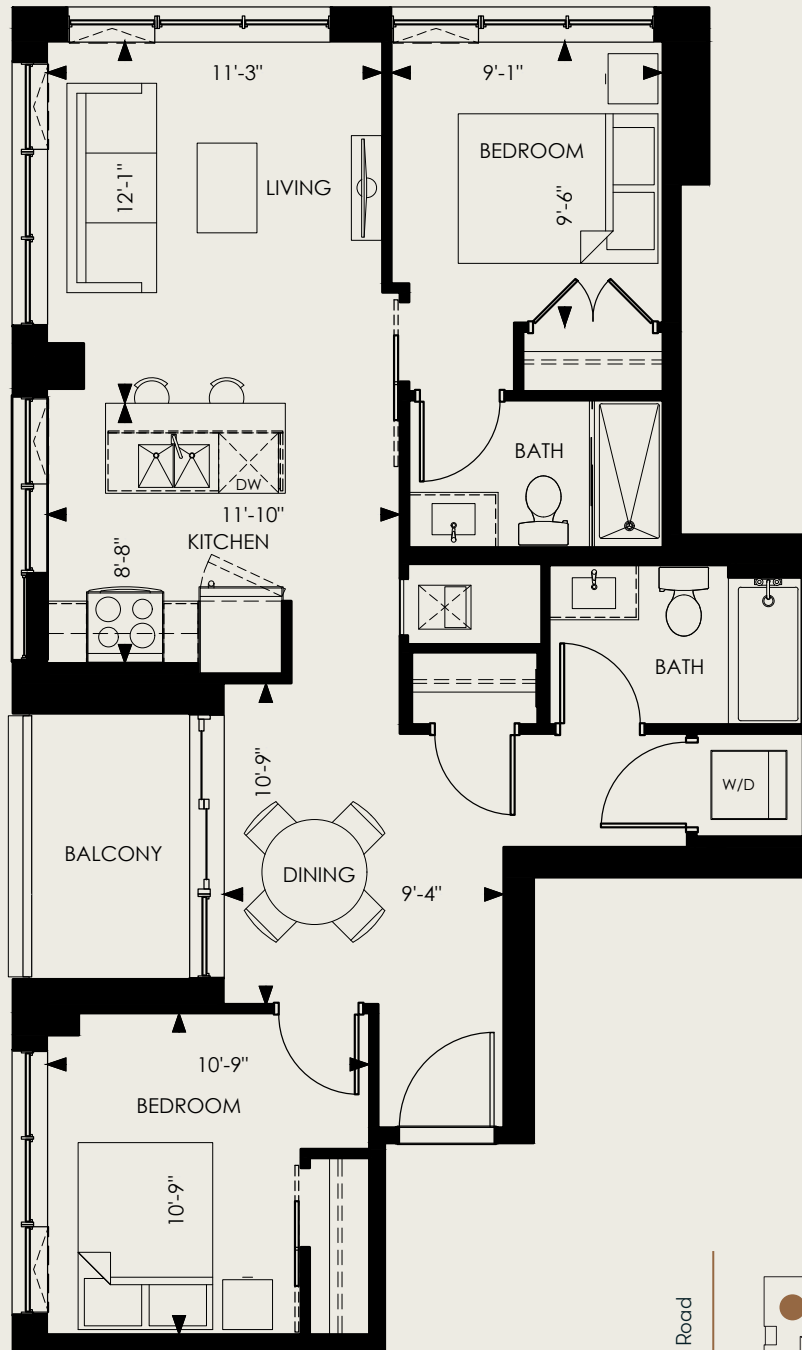

SUNSHIRE

2 Bed, 2 Bath

INTERIOR
893 SF

BALCONY
701 SF

FLOORS
4

SUITE 412

194 ERB STREET WEST, WATERLOO, ON

Does not include furniture. All dimensions and specifications are subject to change without notice. E.&O.E.

Killam
home for all

The
CARRICK

SUNSHIRE

2 Bed, 2 Bath

INTERIOR
893 SF

BALCONY
794 SF

FLOORS
4

SUITE 402

194 ERB STREET WEST, WATERLOO, ON

Does not include furniture. All dimensions and specifications are subject to change without notice. E.&O.E.

Killam
home for all

The
CARRICK

SUNSHIRE

2 Bed, 2 Bath

INTERIOR

893 SF

BALCONY

54 SF

FLOORS

5,6,7,8,9

Westmount Road

N

Deitz Avenue

Erb Street