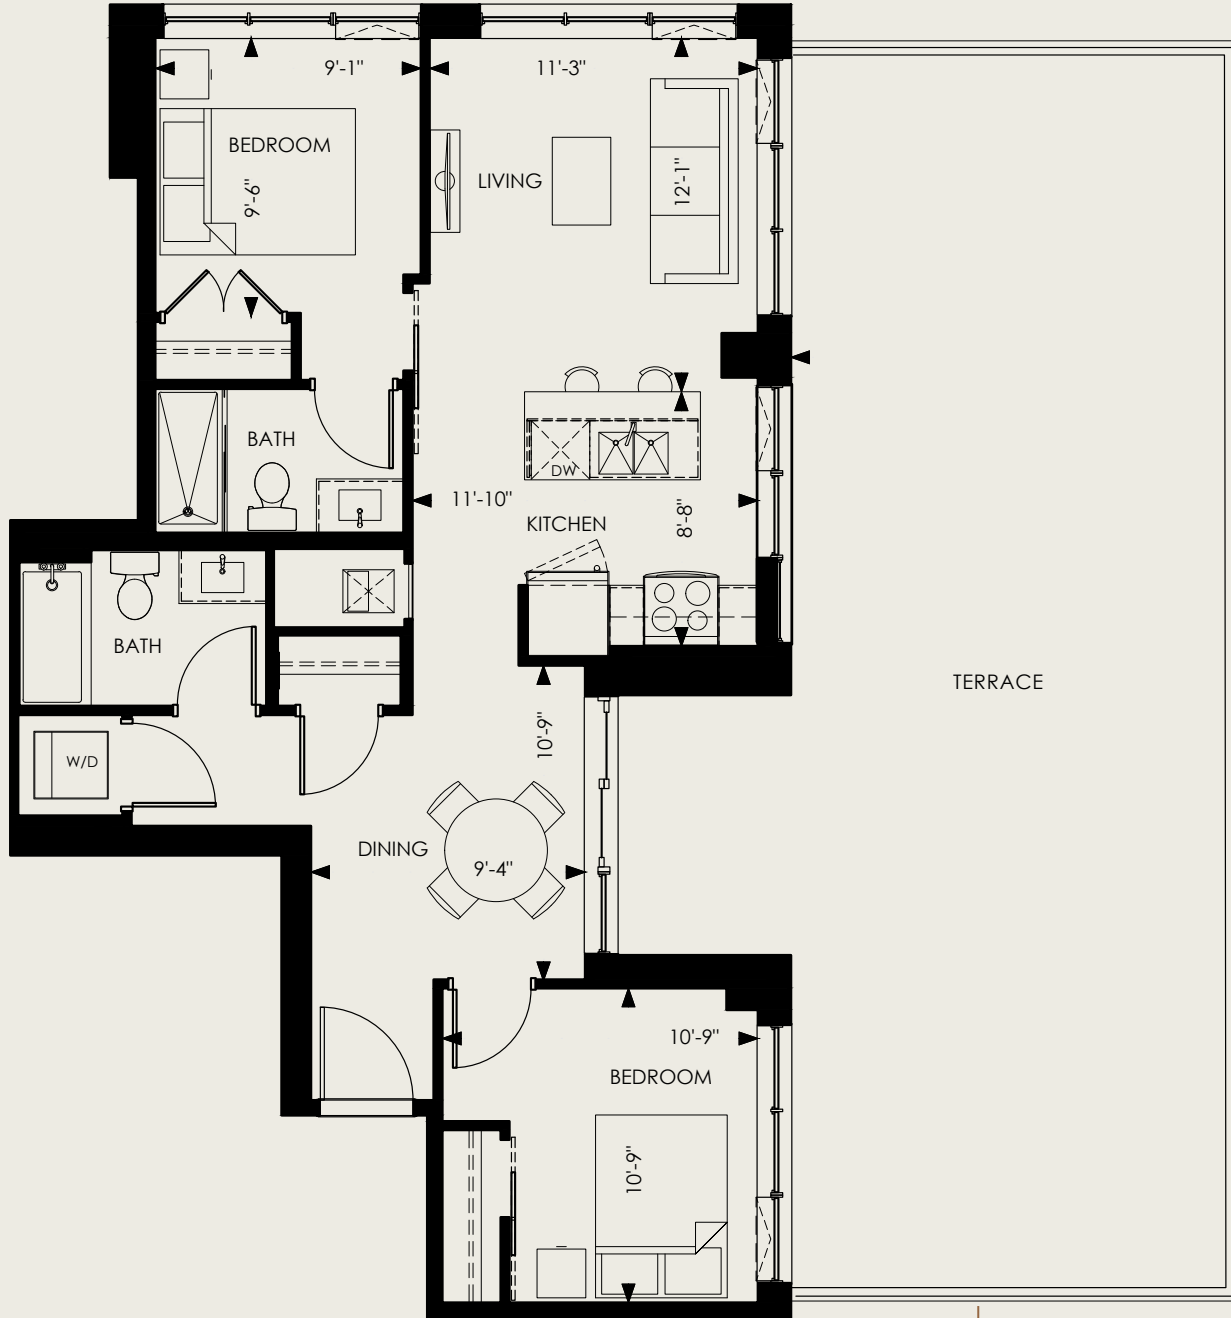

SUNSHIRE

2 Bed, 2 Bath

INTERIOR
893 SF

BALCONY
701 SF

FLOORS
4

SUITE 412

194 ERB STREET WEST, WATERLOO, ON

Does not include furniture. All dimensions and specifications are subject to change without notice. E.&O.E.

Killam
home for all

The
CARRICK

SUNSHIRE

2 Bed, 2 Bath

INTERIOR
893 SF

BALCONY
794 SF

FLOORS
4

SUITE 402

194 ERB STREET WEST, WATERLOO, ON

Does not include furniture. All dimensions and specifications are subject to change without notice. E.&O.E.

Killam
home for all

The
CARRICK

SUNSHIRE

2 Bed, 2 Bath

INTERIOR

893 SF

BALCONY

54 SF

FLOORS

5,6,7,8,9

Westmount Road

N

Deitz Avenue

Erb Street