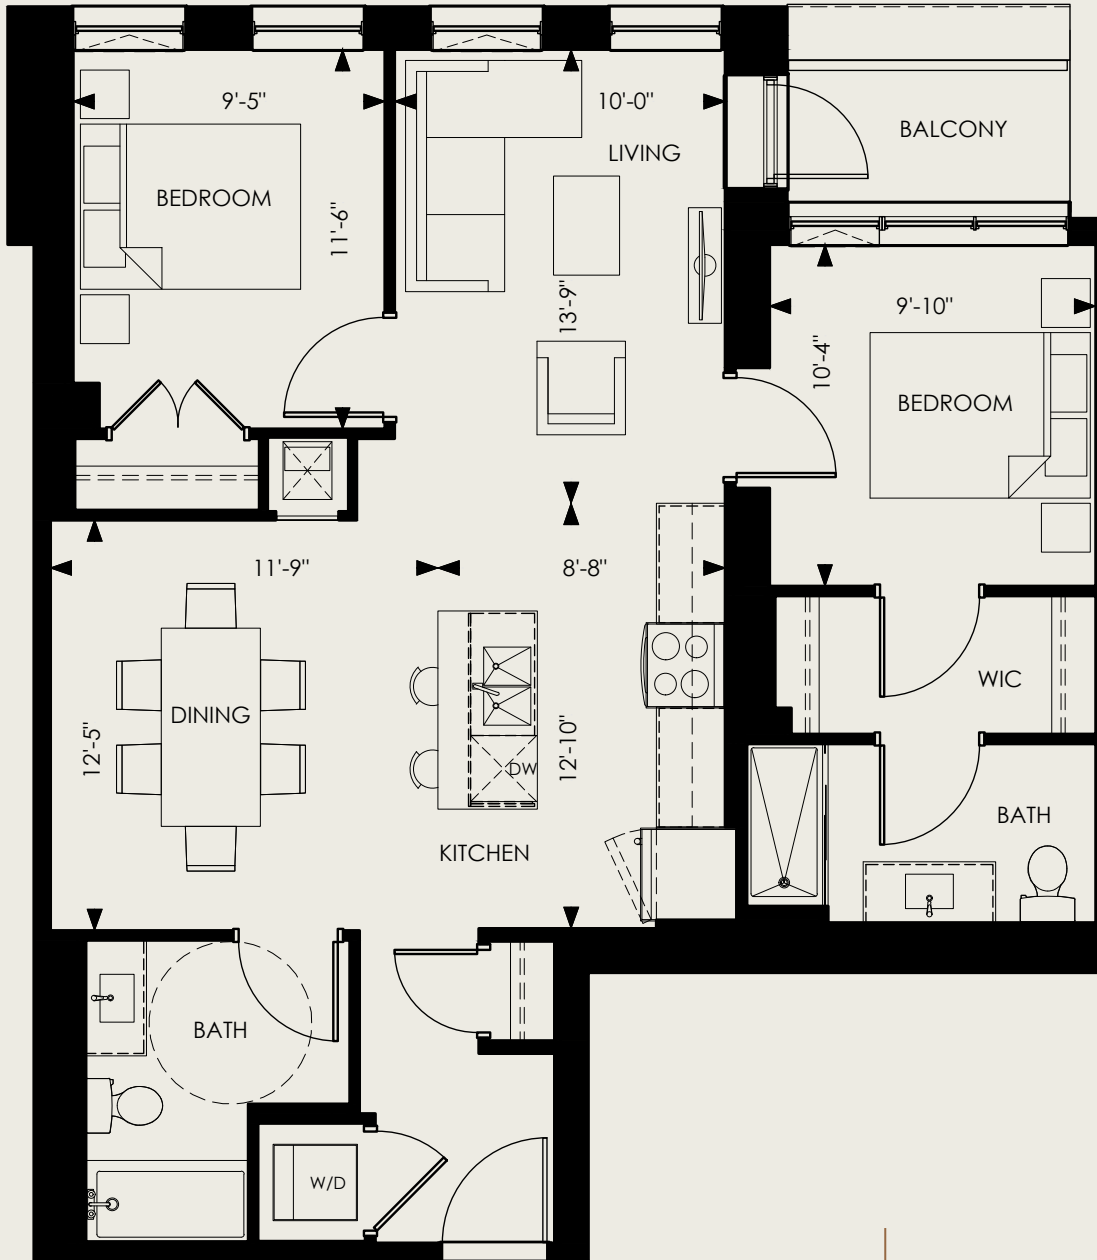

LOURDES

2 Bed, 2 Bath, Barrier Free

INTERIOR
1,038 SF

BALCONY
37 SF

FLOORS
1

SUITE 102

194 ERB STREET WEST, WATERLOO, ON

Does not include furniture. All dimensions and specifications are subject to change without notice. E.&O.E.

Killam
home for all

The
CARRICK