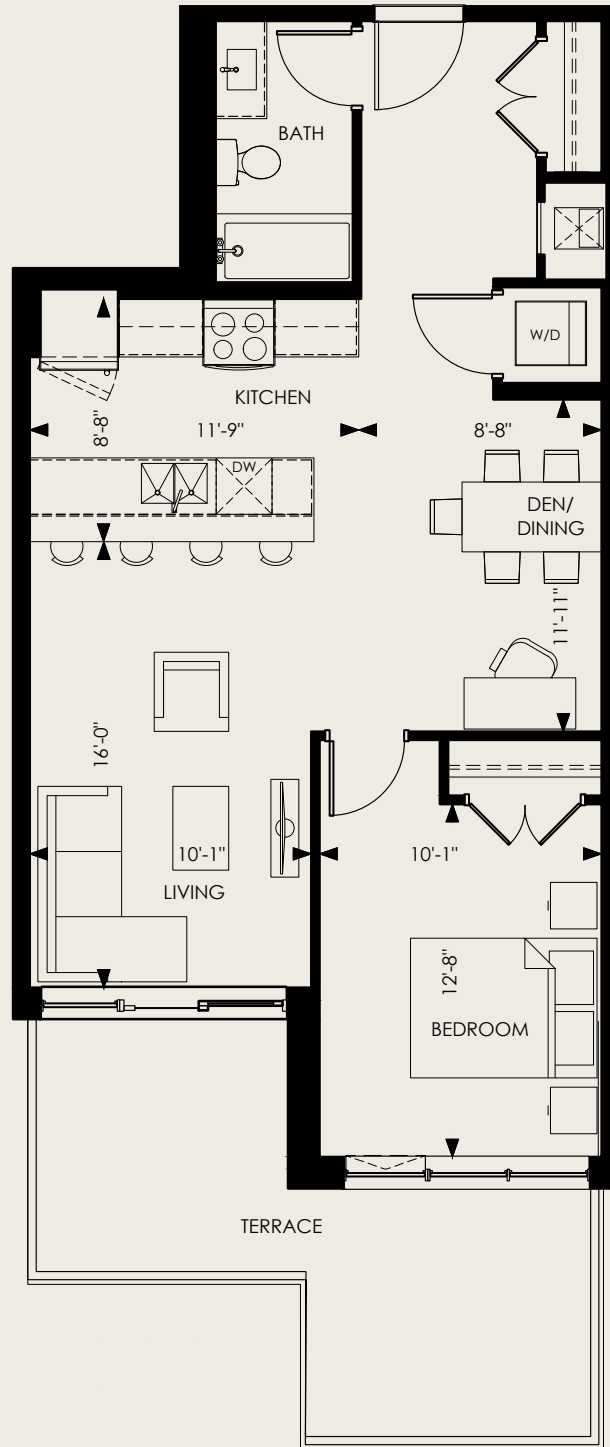

HUNTLEY

1 Bed, 1 Bath + Den

INTERIOR
801 SF

BALCONY
166 SF

FLOORS
4

SUITE 405

194 ERB STREET WEST, WATERLOO, ON

Does not include furniture. All dimensions and specifications are subject to change without notice. E.&O.E.

Killam
home for all

The
CARRICK

HUNTLEY

1 Bed, 1 Bath + Den

INTERIOR
801 SF

BALCONY
55 SF

FLOORS
5,6,7,8,9

SUITES 505-905

194 ERB STREET WEST, WATERLOO, ON

Does not include furniture. All dimensions and specifications are subject to change without notice. E.&O.E.

Killam
home for all

The
CARRICK