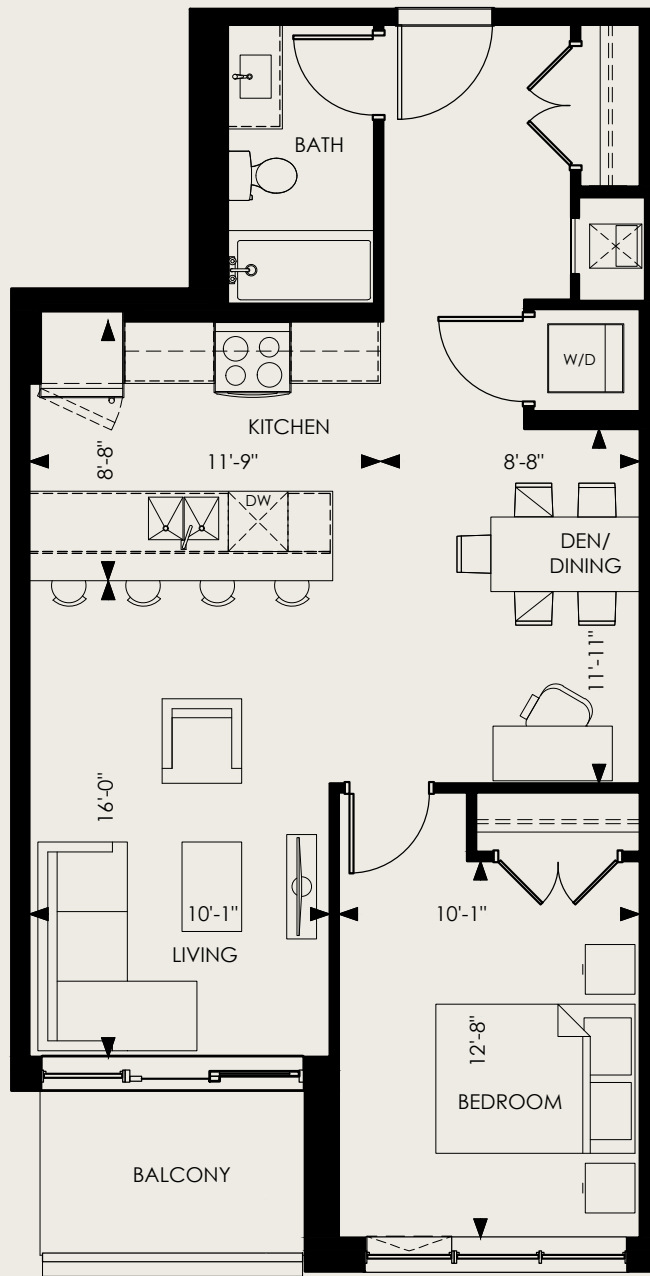

HUNTLEY

1 Bed, 1 Bath + Den

INTERIOR
801 SF

BALCONY
166 SF

FLOORS
4

SUITE 405

194 ERB STREET WEST, WATERLOO, ON

Does not include furniture. All dimensions and specifications are subject to change without notice. E.&O.E.

Killam
home for all

The
CARRICK

HUNTLEY

1 Bed, 1 Bath + Den

INTERIOR
801 SF

BALCONY
55 SF

FLOORS
5,6,7,8,9

SUITES 505-905

194 ERB STREET WEST, WATERLOO, ON

Does not include furniture. All dimensions and specifications are subject to change without notice. E.&O.E.

Killam
home for all

The
CARRICK