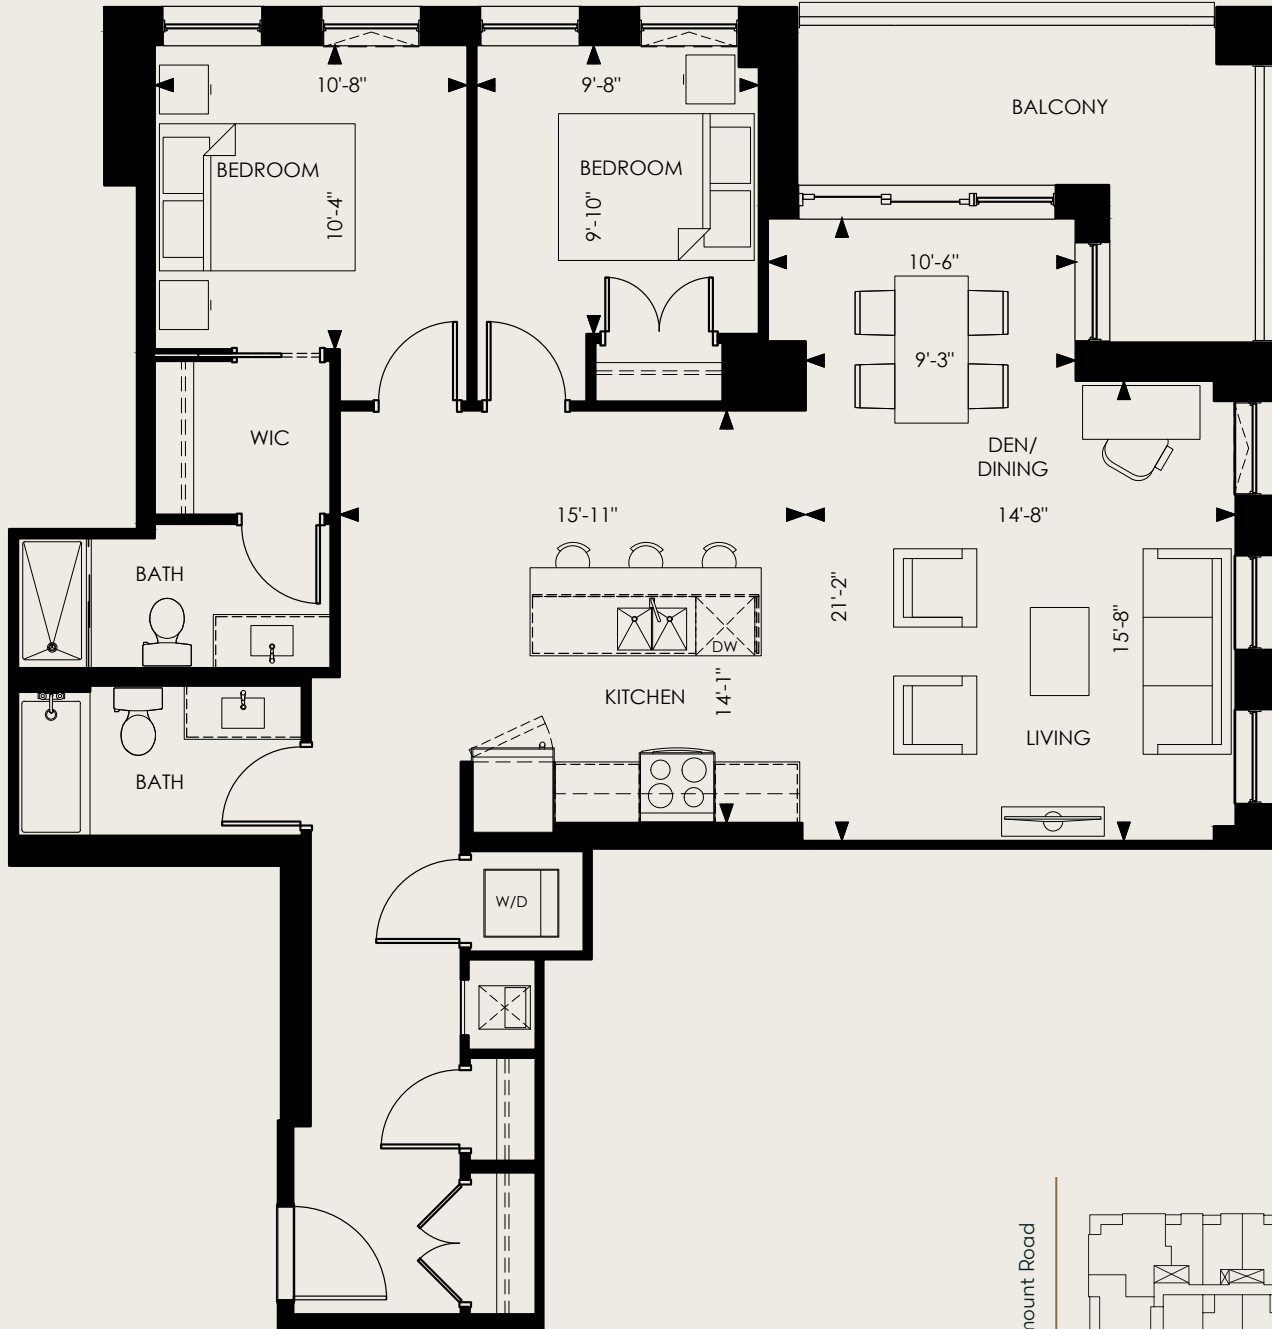

# YORK

2 Bed, 2 Bath

INTERIOR  
1,194 SF

BALCONY  
129 SF

FLOORS  
2,3

SUITES 214, 314

194 ERB STREET WEST, WATERLOO, ON

Does not include furniture. All dimensions and specifications are subject to change without notice. E.&O.E.

**Killam**  
home for all

*The*  
**CARRICK**