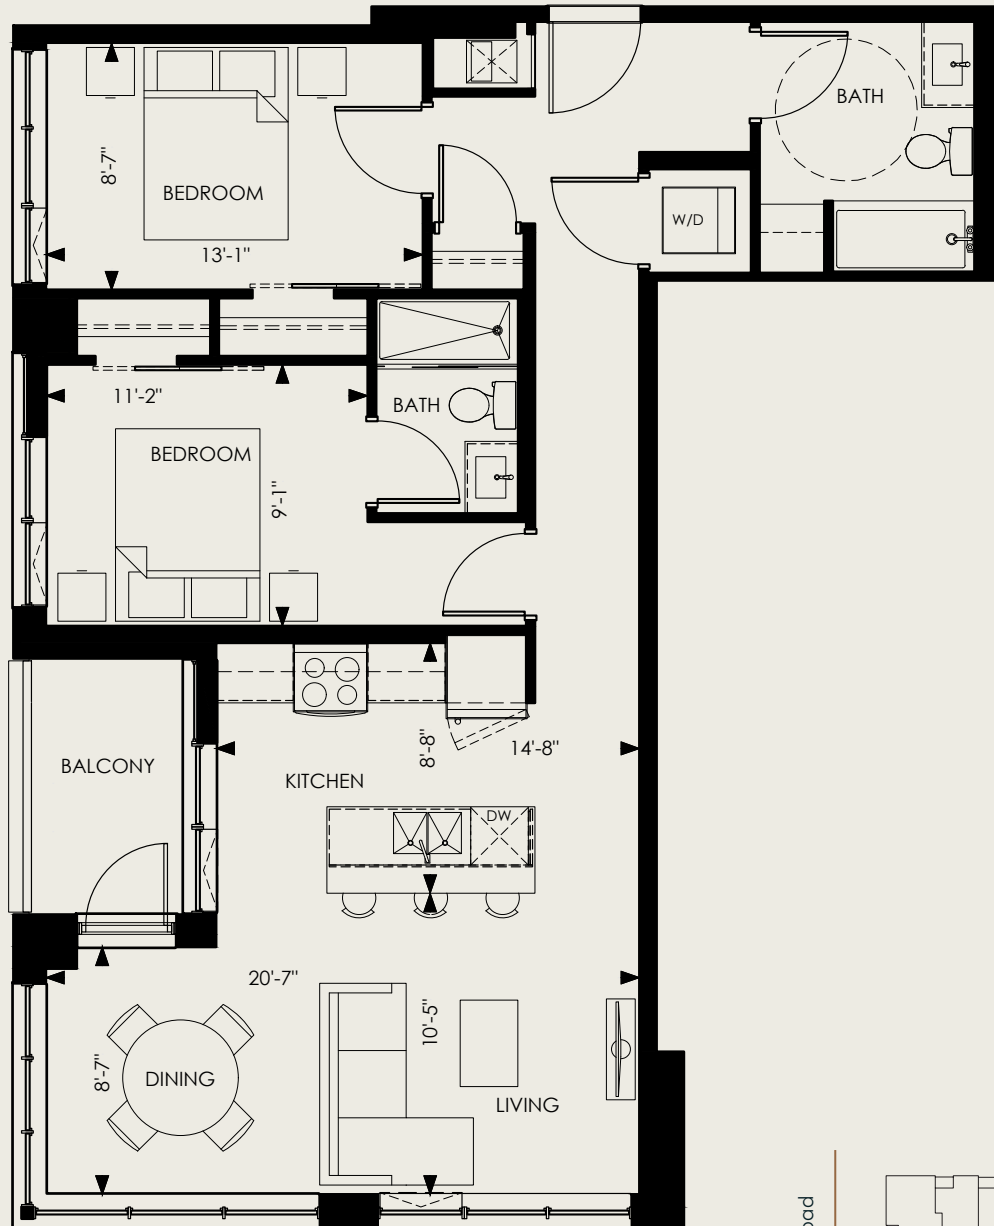

BEVERLEY

2 Bed, 2 Bath, Barrier Free

INTERIOR
1,003 SF

BALCONY
969 SF

FLOORS
4

SUITE 401

194 ERB STREET WEST, WATERLOO, ON

Does not include furniture. All dimensions and specifications are subject to change without notice. E.&O.E.

Killam
home for all

The
CARRICK

BEVERLEY

2 Bed, 2 Bath, Barrier Free

INTERIOR
1,003 SF

BALCONY
754 SF

FLOORS
4

SUITE 411

194 ERB STREET WEST, WATERLOO, ON

Does not include furniture. All dimensions and specifications are subject to change without notice. E.&O.E.

Killam
home for all

The
CARRICK

BEVERLEY

2 Bed, 2 Bath, Barrier Free

INTERIOR
1,003 SF

BALCONY
54 SF

FLOORS
5,6,7,8,9

SUITES 501-901 & 511-911

194 ERB STREET WEST, WATERLOO, ON

Does not include furniture. All dimensions and specifications are subject to change without notice. E.&O.E.