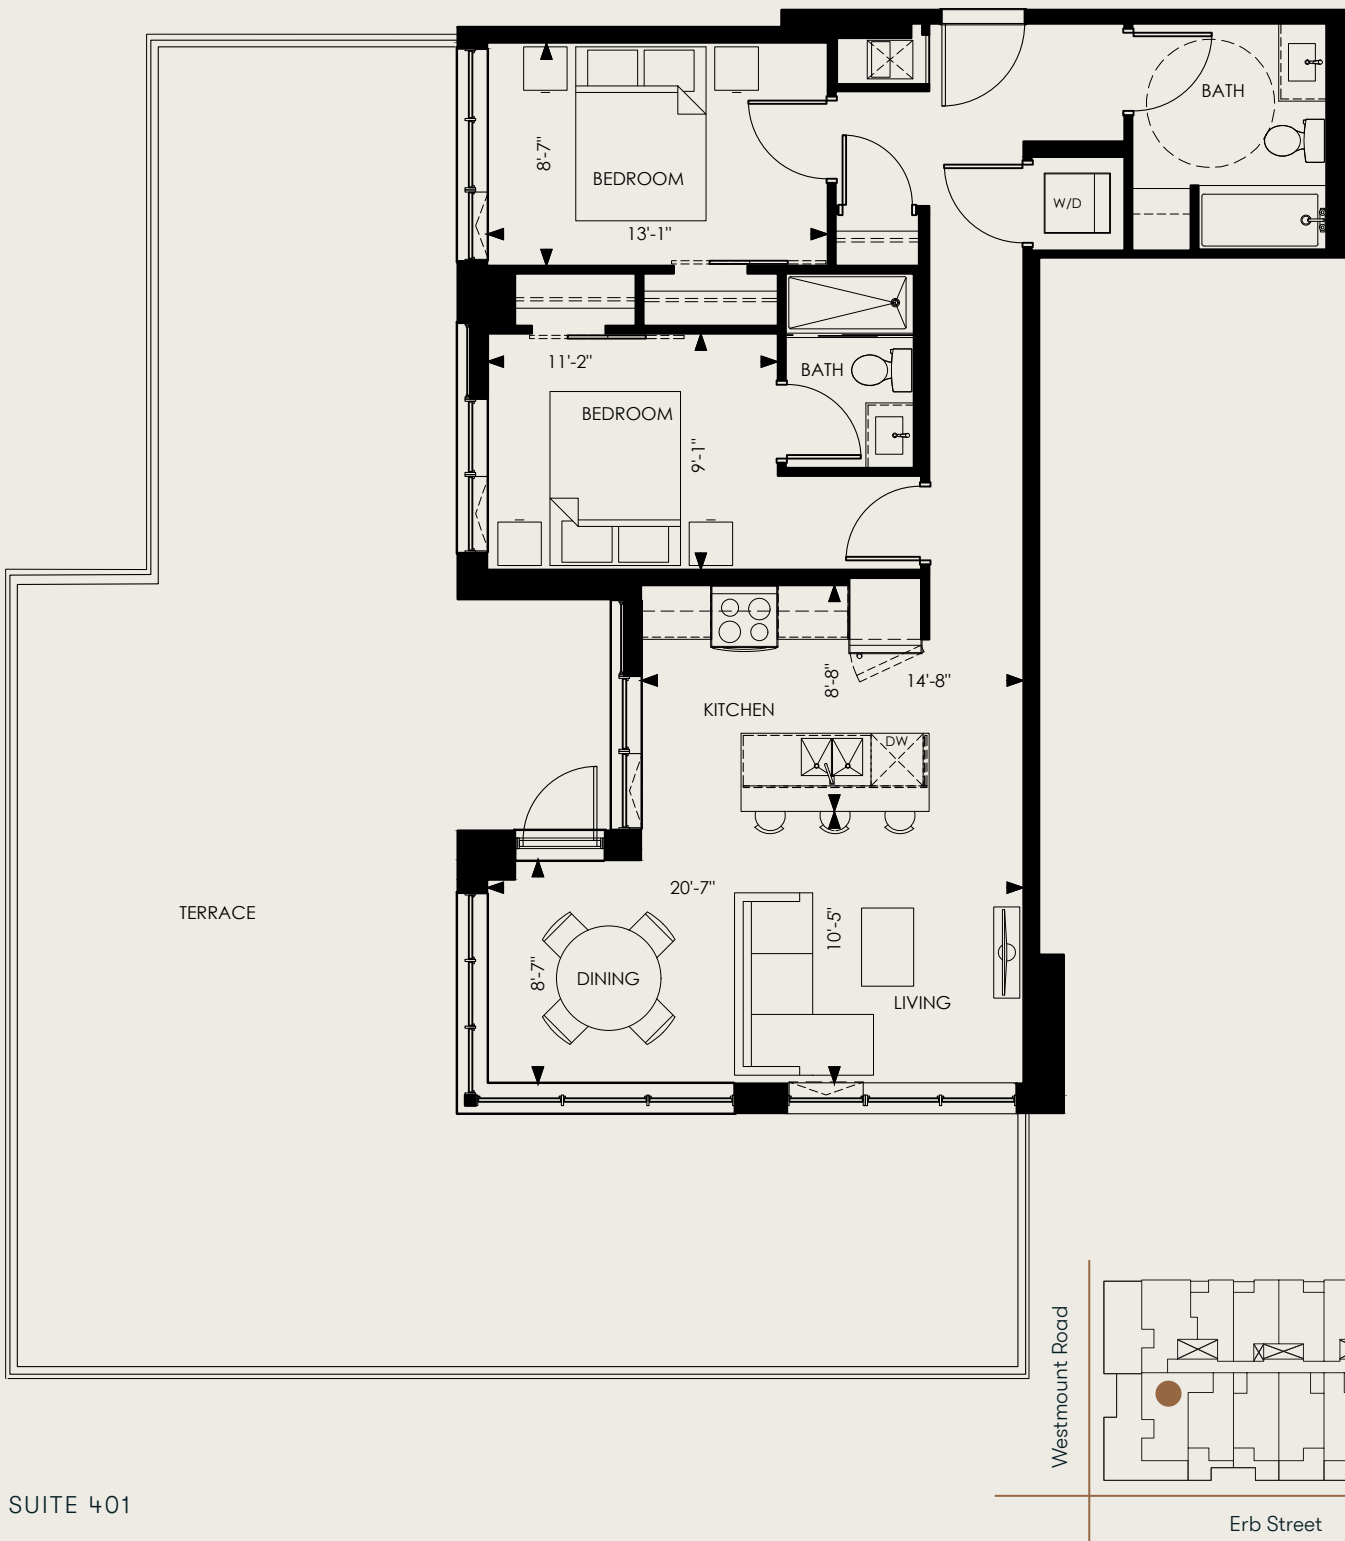

BEVERLEY

2 Bed, 2 Bath, Barrier Free

INTERIOR
1,003 SF

BALCONY
969 SF

FLOORS
4

SUITE 401

194 ERB STREET WEST, WATERLOO, ON

Does not include furniture. All dimensions and specifications are subject to change without notice. E.&O.E.

Killam
home for all

The
CARRICK

BEVERLEY

2 Bed, 2 Bath, Barrier Free

INTERIOR
1,003 SF

BALCONY
754 SF

FLOORS
4

SUITE 411

194 ERB STREET WEST, WATERLOO, ON

Does not include furniture. All dimensions and specifications are subject to change without notice. E.&O.E.

Killam
home for all

The
CARRICK

BEVERLEY

2 Bed, 2 Bath, Barrier Free

INTERIOR
1,003 SF

BALCONY
54 SF

FLOORS
5,6,7,8,9

SUITES 501-901 & 511-911

194 ERB STREET WEST, WATERLOO, ON

Does not include furniture. All dimensions and specifications are subject to change without notice. E.&O.E.